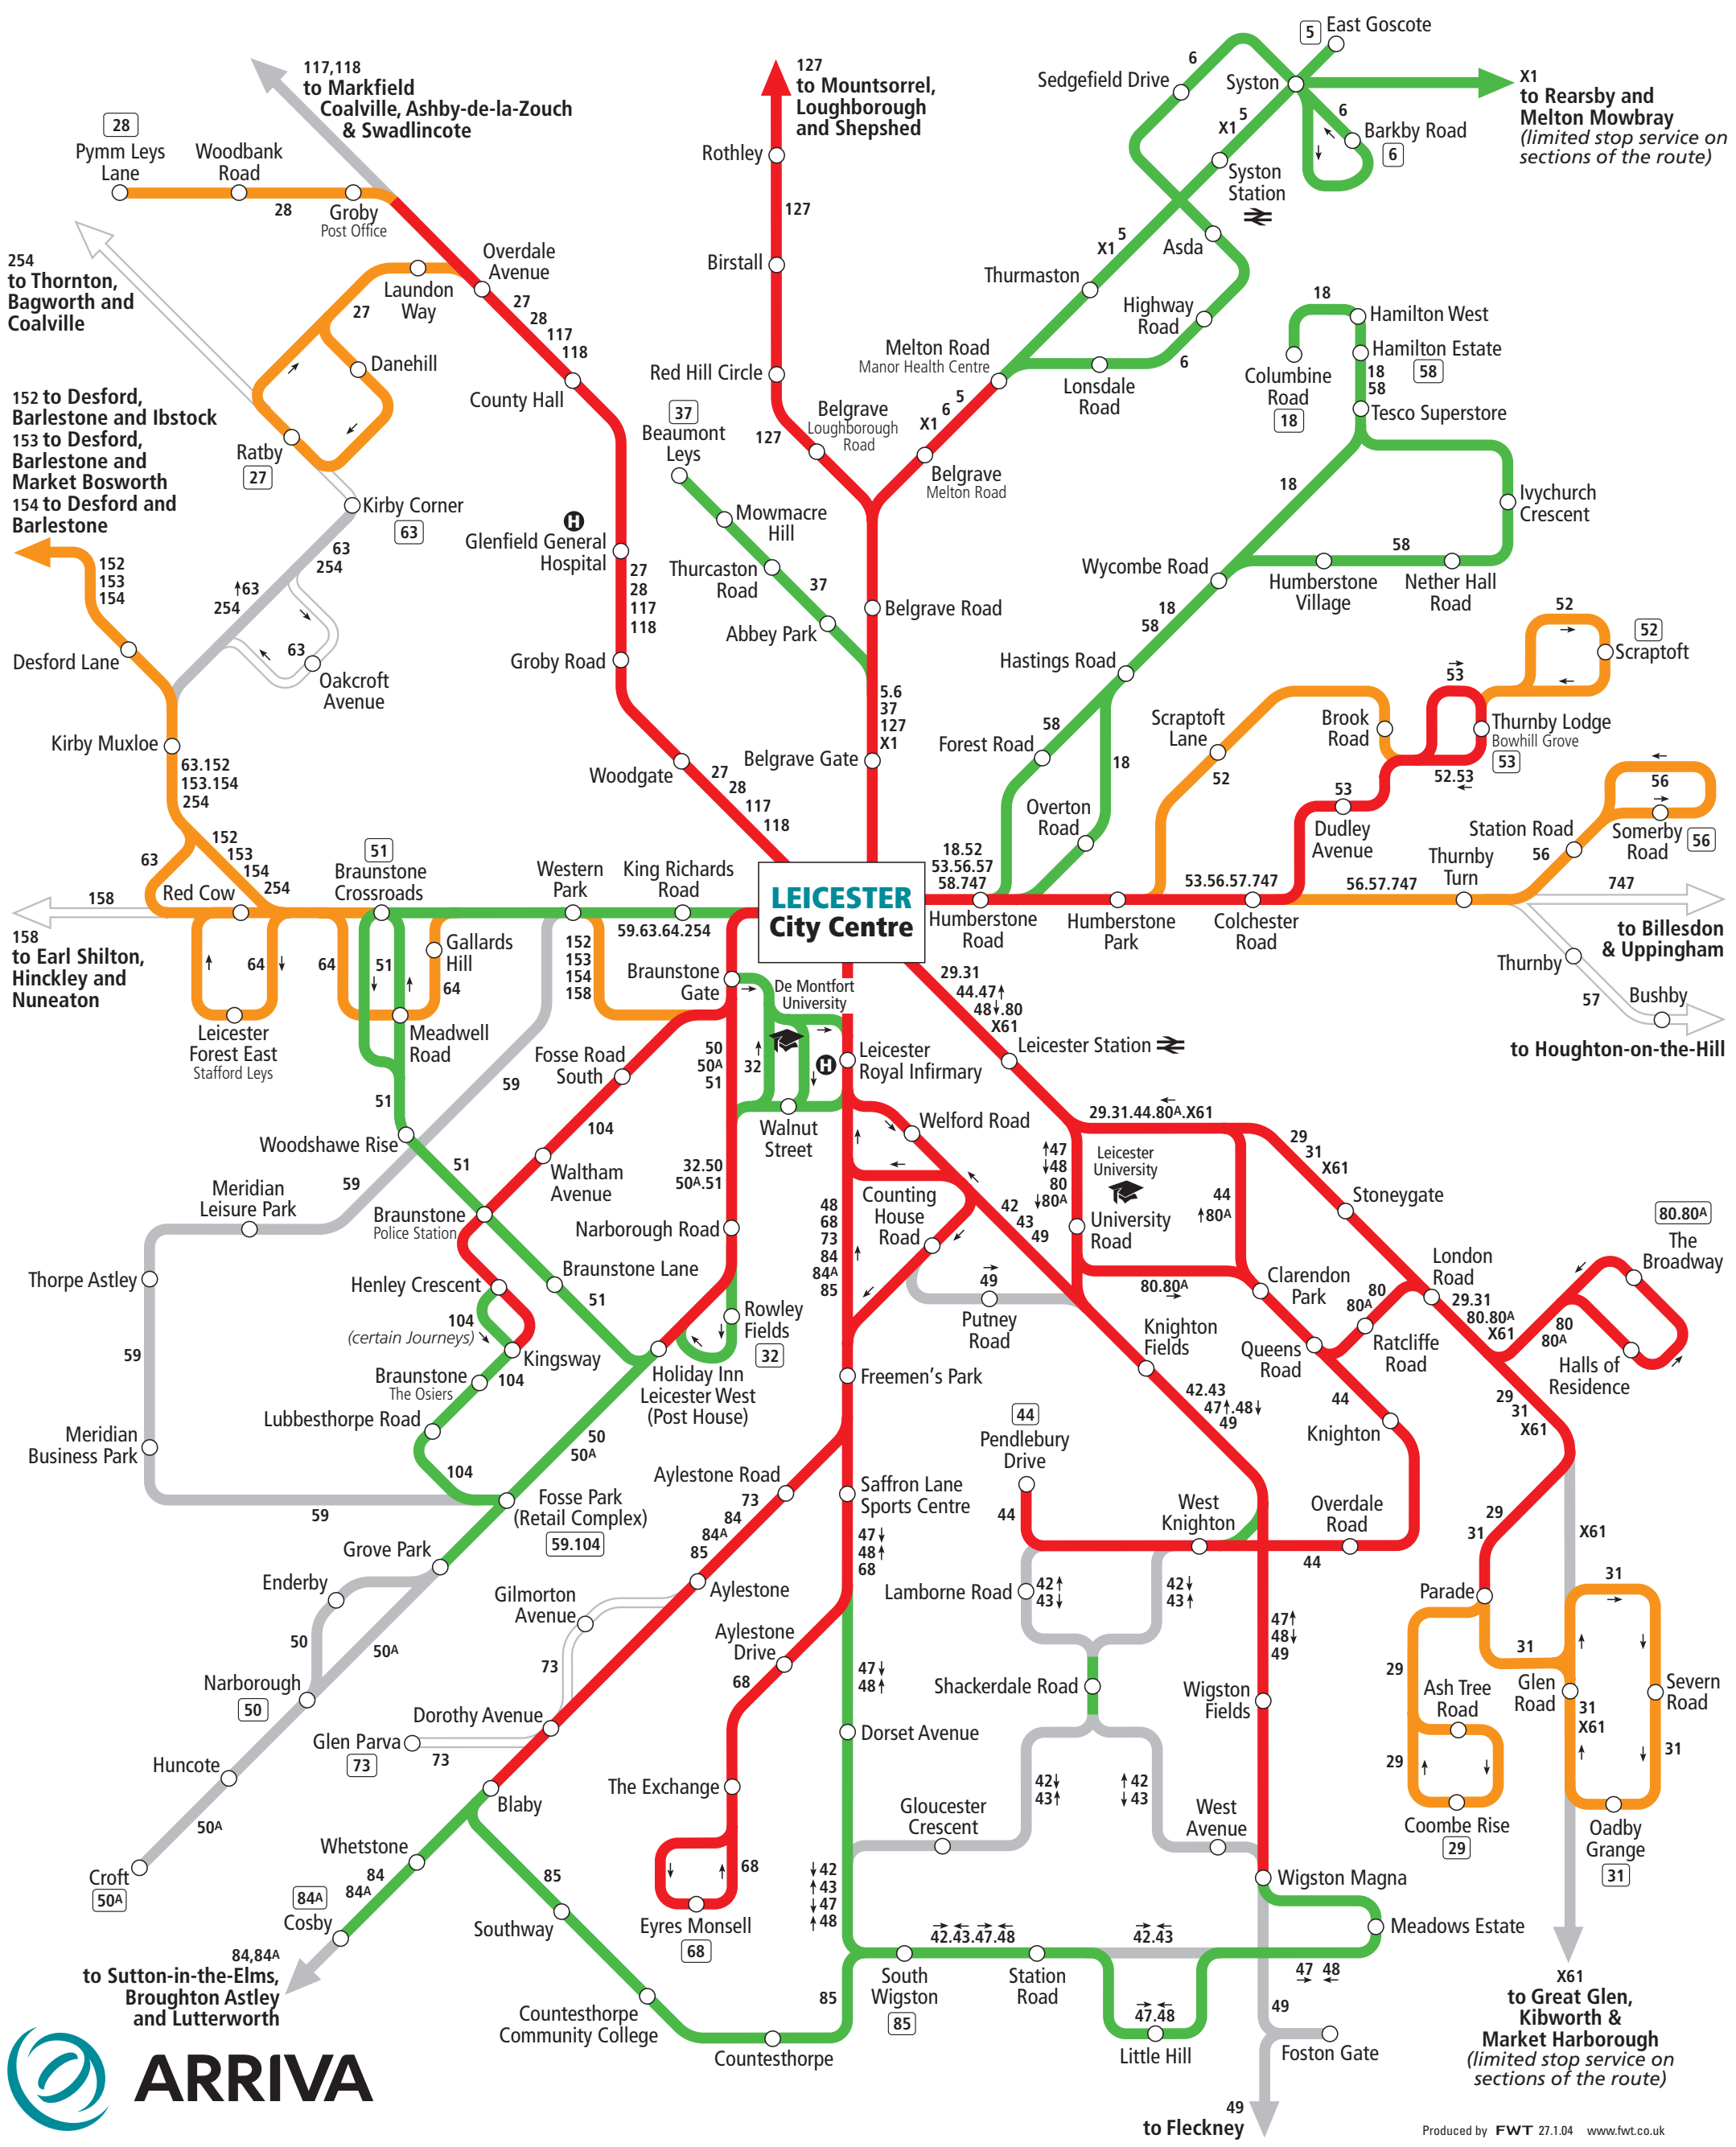

# Arriva Midlands service frequency guide for Leicester suburbs and county destinations

This diagram shows principal Monday to Saturday daytime bus frequencies from 7.30am to 5.30pm

- Wait no longer than 10 minutes █
- Buses run at least every 15 minutes █
- Buses run at least every 20 minutes █
- Buses run every 30 minutes or less █
- Hourly service ▬▬▬
- Bus route terminus 51
- Buses operate in direction of arrow only ←