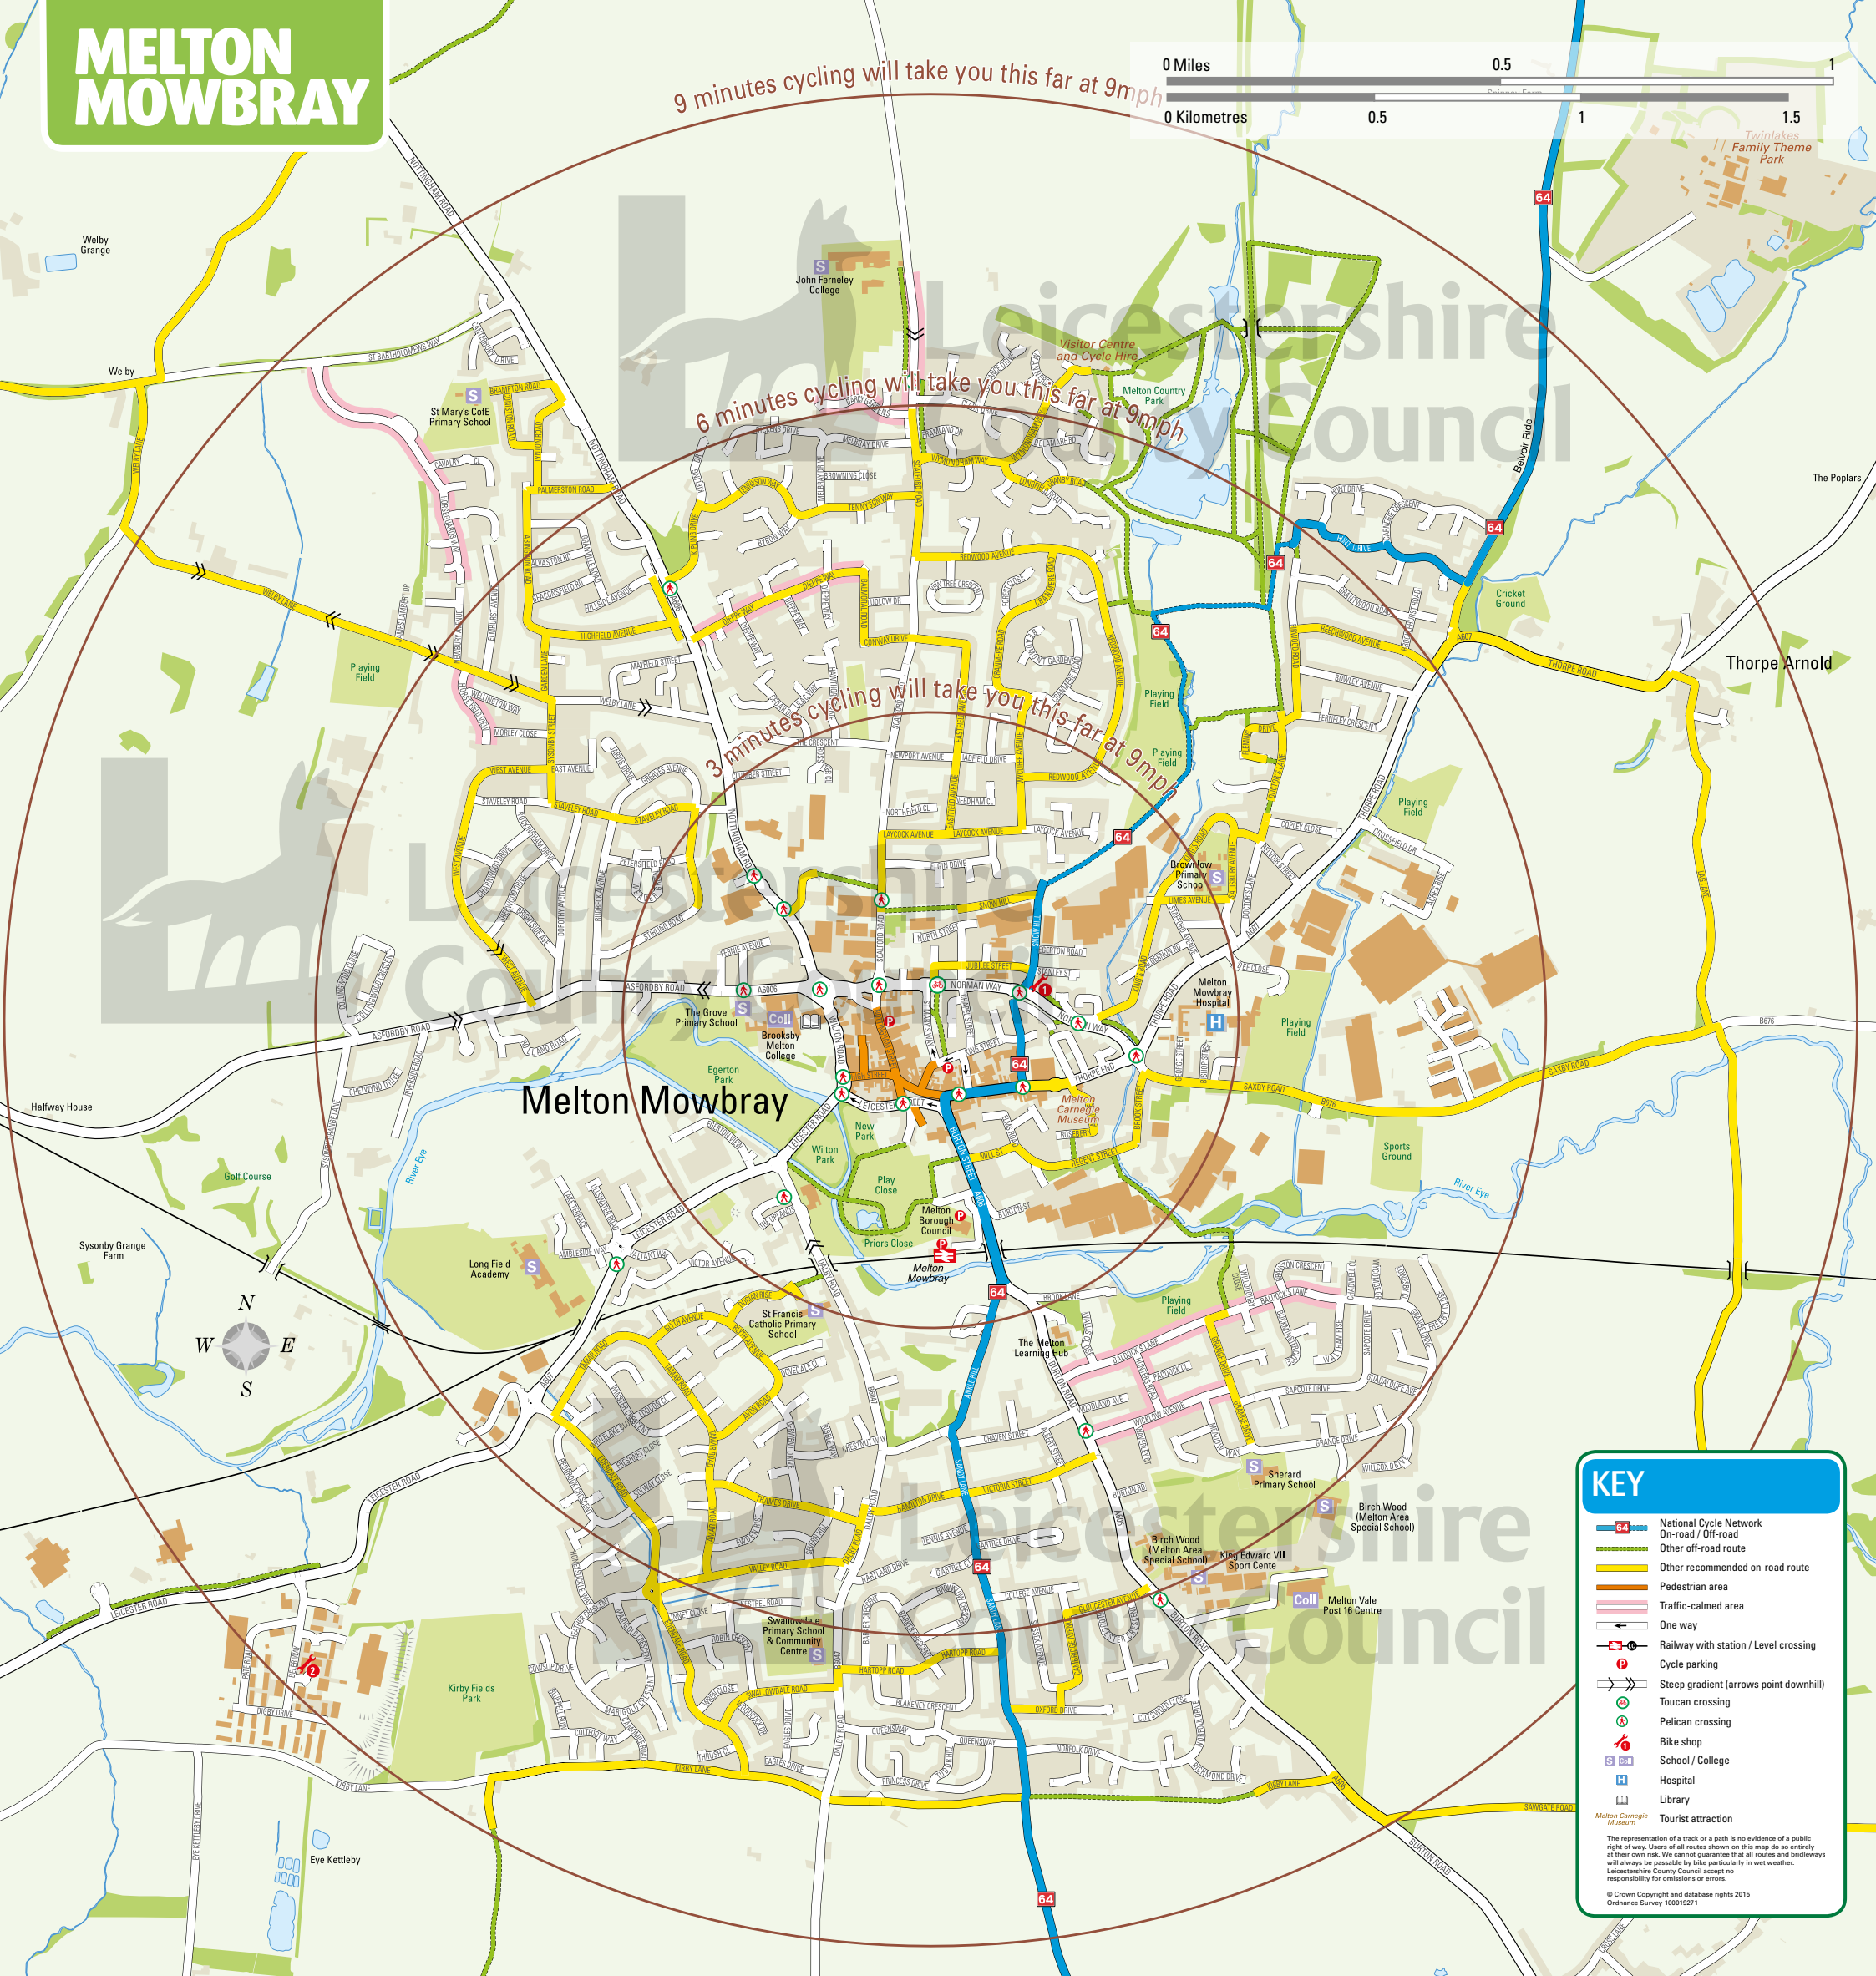

# MELTON MOWBRAY

9 minutes cycling will take you this far at 9mph

6 minutes cycling will take you this far at 9mph

3 minutes cycling will take you this far at 9mph

### KEY

- National Cycle Network
- On-road / Off-road
- Other off-road route
- Other recommended on-road route
- Pedestrian area
- Traffic-calmed area
- One way
- Railway with station / Level crossing
- Cycle parking
- Steep gradient (arrows point downhill)
- Toucan crossing
- Pelican crossing
- Bike shop
- School / College
- Hospital
- Library
- Tourist attraction

Melton Carnegie Museum

The representation of a track or a path is no evidence of a public right of way. Users of all routes shown on this map do so entirely at their own risk. We cannot guarantee that all routes and bridleways will always be passable by bike particularly in wet weather. Leicestershire County Council accept no responsibility for omissions or errors.

© Crown Copyright and database rights 2015  
Ordnance Survey 100019271