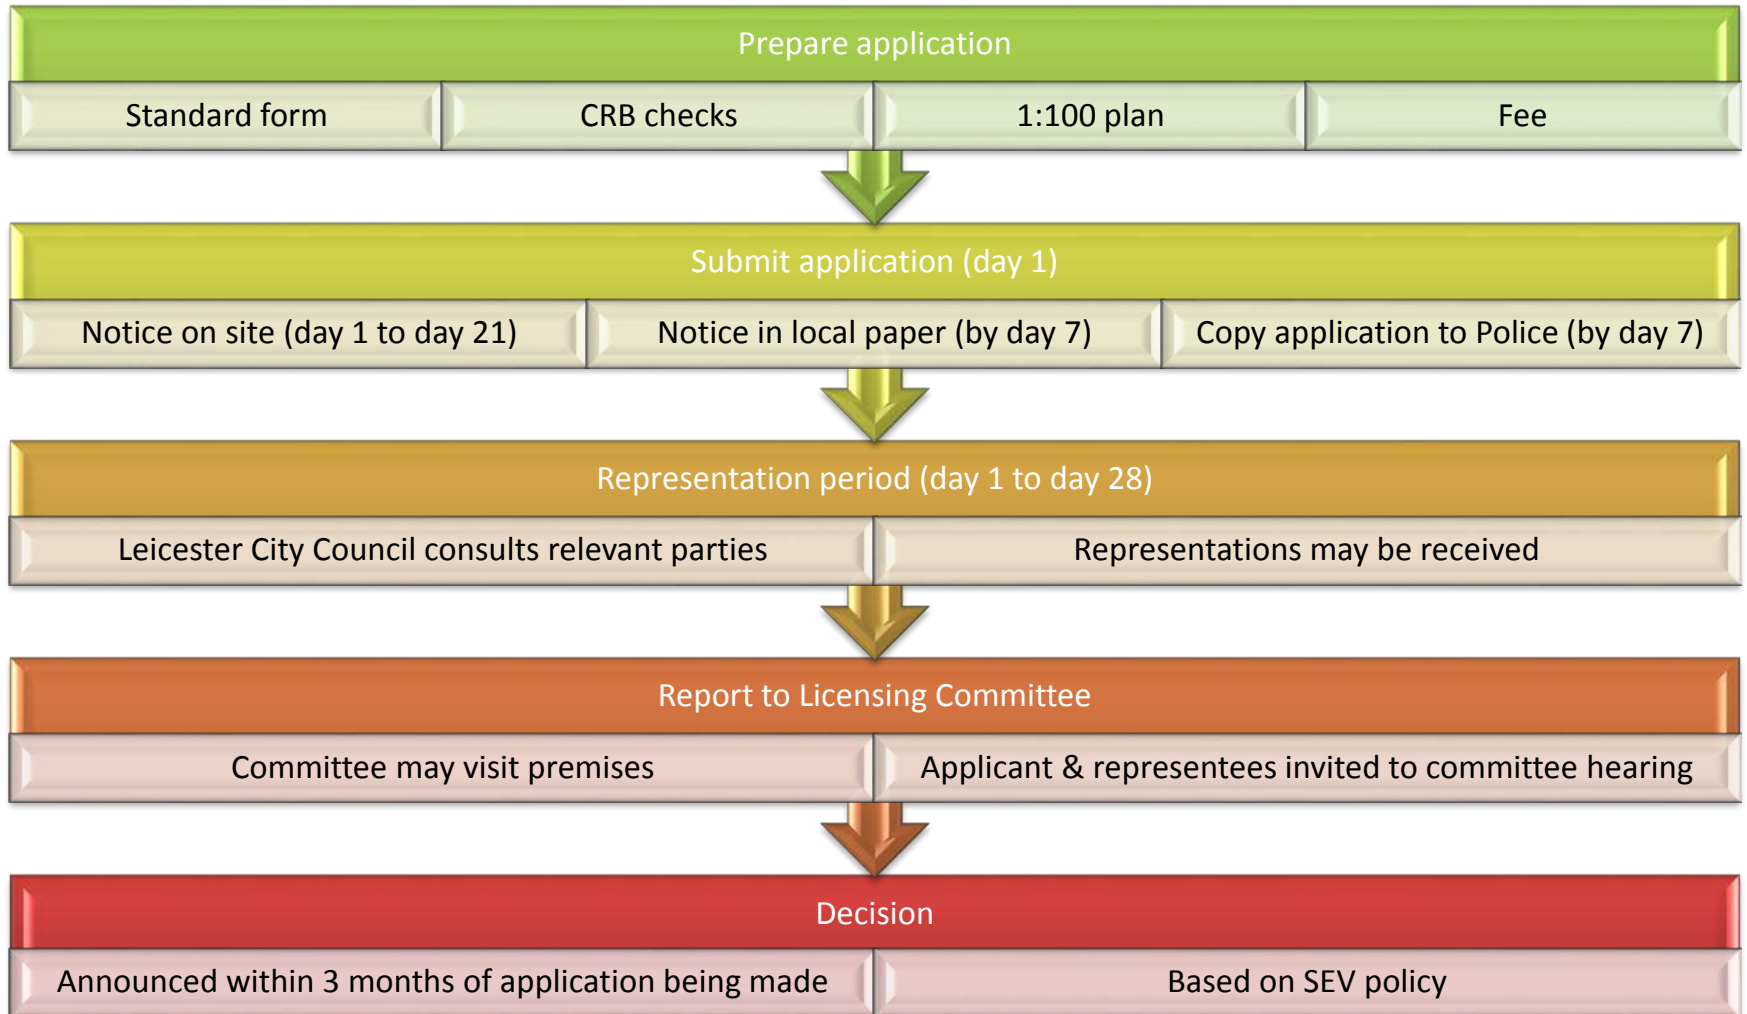

# Summary of application process for sexual entertainment venue licence

This is a summary - full details are contained in Leicester City Council's Policy on Licensing of Sexual Entertainment venues