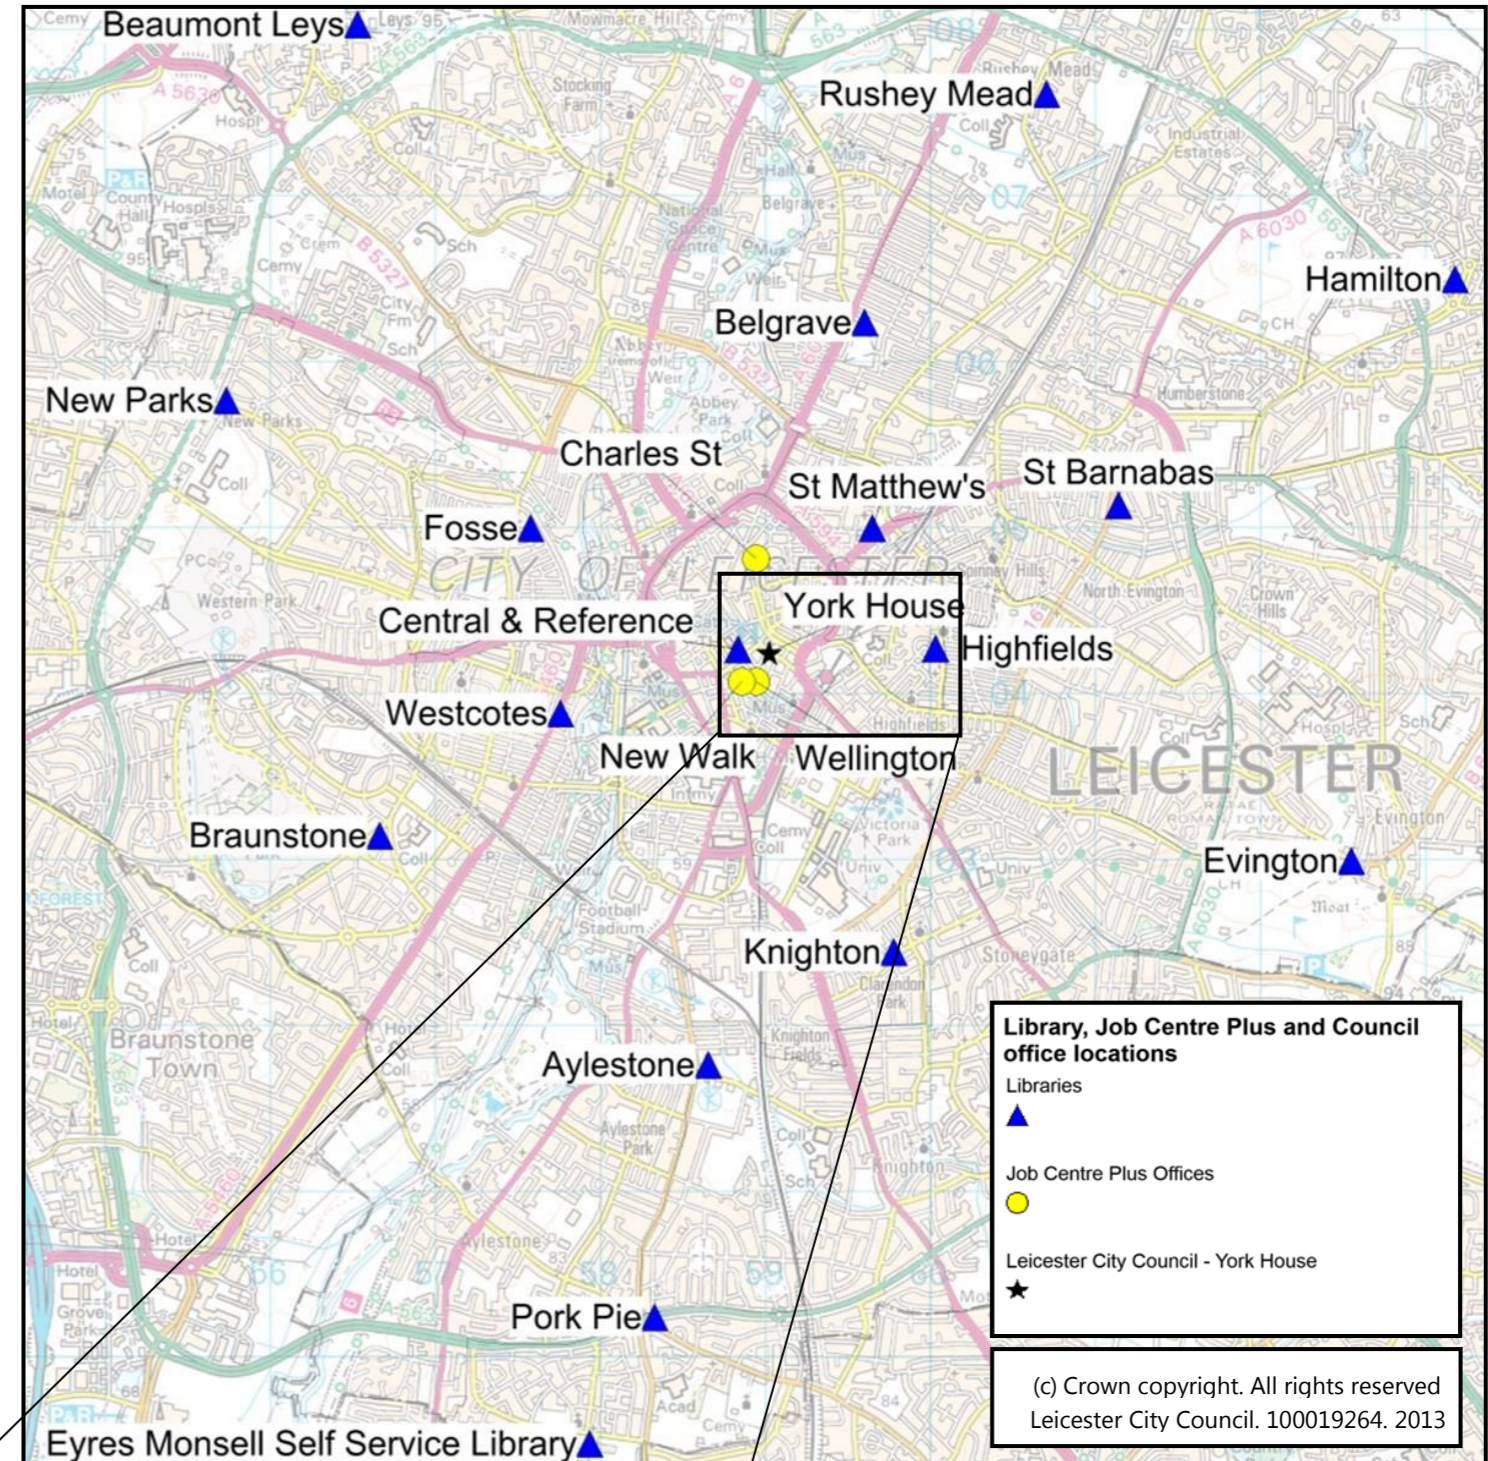

PC and Wireless locations for claiming Universal Credit

Library Name	Address	Phone	Opening times						
			Mon	Tues	Weds	Thurs	Fri	Sat	Sun
Aylestone	2 Knighton Ln E, Leicester LE2 6LU	0116 233 3040	8am - 7pm (Staffed 12 noon - 5pm)	8am - 7pm (Staffed 10am - 6pm)	8am - 7pm (Staffed 2pm - 6pm)	8am - 7pm (Staffed 10am - 6pm)	8am - 7pm (Staffed 2.30pm - 6.30pm)	8am - 1pm (Staffed 10am - 1pm)	8am - 1pm (Not staffed)
Beaumont Leys	Beaumont Way, LE4 1DS	0116 299 5460	9am - 6.30pm	9am - 6.30pm	9am - 6.30pm	9am - 6.30pm	9am - 5pm	10am - 1pm	Closed
Belgrave	Cossington St, LE4 6JD	0116 299 5500	10am - 7pm	10am - 7pm	10am - 7pm	10am - 7pm	10am - 7pm	10am - 4pm	12 noon - 4pm
Braunstone	The BRITE Centre, Braunstone, LE3 1LE	0116 299 5476	9am - 5pm	9am - 7pm	9am - 5pm	9am - 7pm	9am - 5pm	10am - 4pm	Closed
Evington	200 Evington Lane, LE5 6DH	0116 221 1286	10am - 6.30pm	10am - 6.30pm	10am - 6.30pm	10am - 6.30pm	10am - 5pm	10am - 4pm	Closed
Eyres Monsell	Eyres Monsell Community Centre, Hillsborough Road, LE2 9PQ	0116 278 7294	9am - 5pm	9am - 5pm	9am - 5pm	9am - 5pm	9am - 5pm	Closed	Closed
Fosse	Mantle Road, LE3 5HG	0116 225 4995	9.30am - 6pm	2pm - 5pm	12 noon - 6pm	Closed	10am - 1pm	10am - 4pm	Closed
Hamilton	20 Maidenwell Avenue, LE5 1BL	0116 221 2790	10am - 2pm	10am - 5pm	10am - 5pm	2pm - 7pm	10am - 5pm	10am - 4pm	12 noon - 4pm
Highfields	98 Melbourne Rd, LE2 ODS	0116 2995494	10am - 7pm	10am - 7pm (1-3pm women only)	10am - 7pm	10am - 7pm	10am - 7pm	10am - 4pm	Closed
Knighton	Clarendon Park Road, LE2 3AJ	0116 299 5477	10am - 6.30pm	10am - 6.30pm	10am - 6.30pm	10am - 6.30pm	10am - 5pm	10am - 4pm	Closed
New Parks	321 Aikman Avenue, LE3 9PW	0116 229 8200	10am - 5pm	10am - 5pm	10am - 7pm	10am - 5pm	10am - 5pm	10am - 1pm	Closed
Central	Bishop St, LE1 6AA	0116 299 5401	9.30am - 7pm	9.30 - 7pm	Closed	9.30am - 7pm	9.30am - 5pm	9am - 4pm	Closed
Rushey Mead	Lockerbie Walk, LE4 7ZX	0116 266 5112	10am - 6pm	1pm - 6.30pm	9am - 7pm	1pm - 6.30pm	10am - 5pm	10am - 1pm	Closed
Pork Pie	Saffron Lane, LE2 6QS	0116 299 5480	9am - 5pm	9am - 5pm	9.30am - 7pm	9am - 5pm	9am - 5pm	10am - 1pm	Closed
St Barnabas	French Road, LE5 4AH	0116 454 3250	9.30am - 5pm	9.30 am - 7pm	9am - 7pm	9.30am - 7pm	9am - 5pm	10am - 4pm	Closed
St Matthew's	Malabar Road, LE1 2PD	0116 223 2085	9am - 8pm (staffed 9.30am - 12 noon and 3 - 6pm)	9am - 8pm (staffed 9.30am - 12 noon and 3 - 6pm)	9am - 8pm (staffed 9.30am - 7pm)	9am - 8pm (staffed 9.30am - 12 noon and 3 - 6pm)	9am - 11am then 4pm - 8pm (not staffed)	10am - 4pm (Staffed all day)	11am - 3pm (not staffed)
Westcotes	Narborough Road, LE3 0BQ	0116 299 5510	10am - 7pm	10am - 7pm	10am - 7pm	10am - 5pm	10am - 5pm	10am - 4pm	12 noon - 4pm