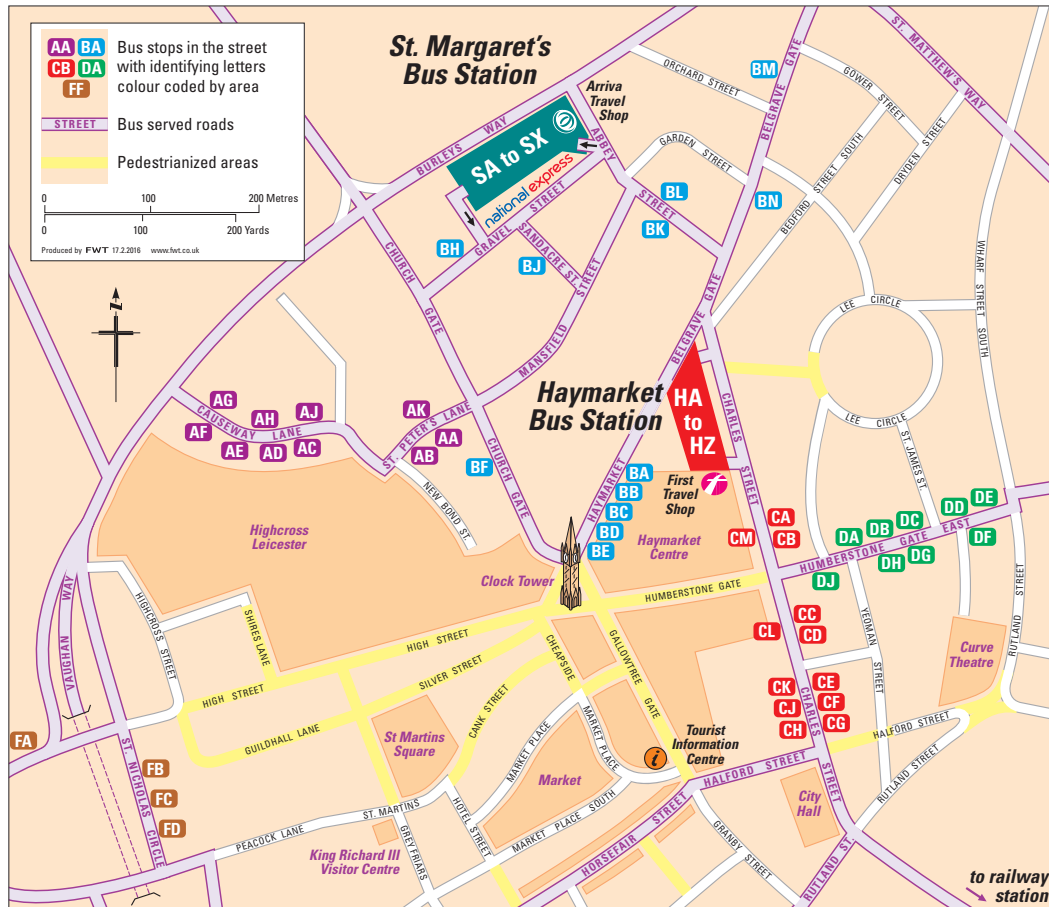

Access to the building - the main doors to the building are on Belgrave Gate, just after the ramp to the Haymarket car park, and on Charles Street next to the shopping centre.

Lost property - please enquire at the information desk if you have lost anything in the bus station. If you think you left something on a bus, please contact the bus operator.

Passenger information

Welcome to Haymarket Bus Station

Below is a map showing the location of the Haymarket Bus Station in relation to Leicester city centre and St Margaret's Bus Station.

Local city centre bus stops are also shown.

Bus services operating from Haymarket Bus Station are shown in the table on the right.

Stand	Services	Destination	Operator
HA	48	Nuneaton / Coventry	Stagecoach
HB	18	Braunstone (anticlockwise)	First
	19	Braunstone (clockwise)	First
HC	16	Braunstone – Blackmore Drive	First
	303, P&R	Birstall	Roberts
HD	12	Braunstone Frith & New Parks	First
	13	Glenfield	First
HE	14	Braunstone Frith	Arriva
	83, 83A	Clarendon Park / Aylestone / Glen Parva	Centrebus
	162	New Parks	Centrebus
HF	14	Braunstone Frith	First
HG	14A	Beaumont Centre	First
HH	44	Clarendon Park / Knighton	Arriva
	44A	Clarendon Park / Wigston Magna	Arriva
HJ	31A	Oadby	Arriva
HK	31	Oadby	Arriva
HL	49	Wigston Harcourt	Arriva
	49A	South Wigston	Arriva
	49B	Wigston / Kibworth	Arriva
HM	48, 48A	Wigston / South Wigston	Arriva
HN	47, 47A	South Wigston / Wigston	Arriva
HP	6	Thurmaston / Syston	Arriva
HQ	5	Queniborough / East Goscote	Arriva
	5A	Melton Mowbray	Arriva
HR	22	Rushey Mead	First
HS	21	Thurmaston East (Blount Road)	First
HT	25	Beaumont Lodge (anticlockwise)	First
HV	26	Beaumont Lodge (clockwise)	First
HW	74	Anstey	First
HX	54A	Beaumont Centre / Anstey	Centrebus
HY	54	Beaumont Centre	First
HZ	22A, 22C	Birstall, Windmill Avenue	Centrebus
	22B	Birstall, Harrowgate Drive	Centrebus