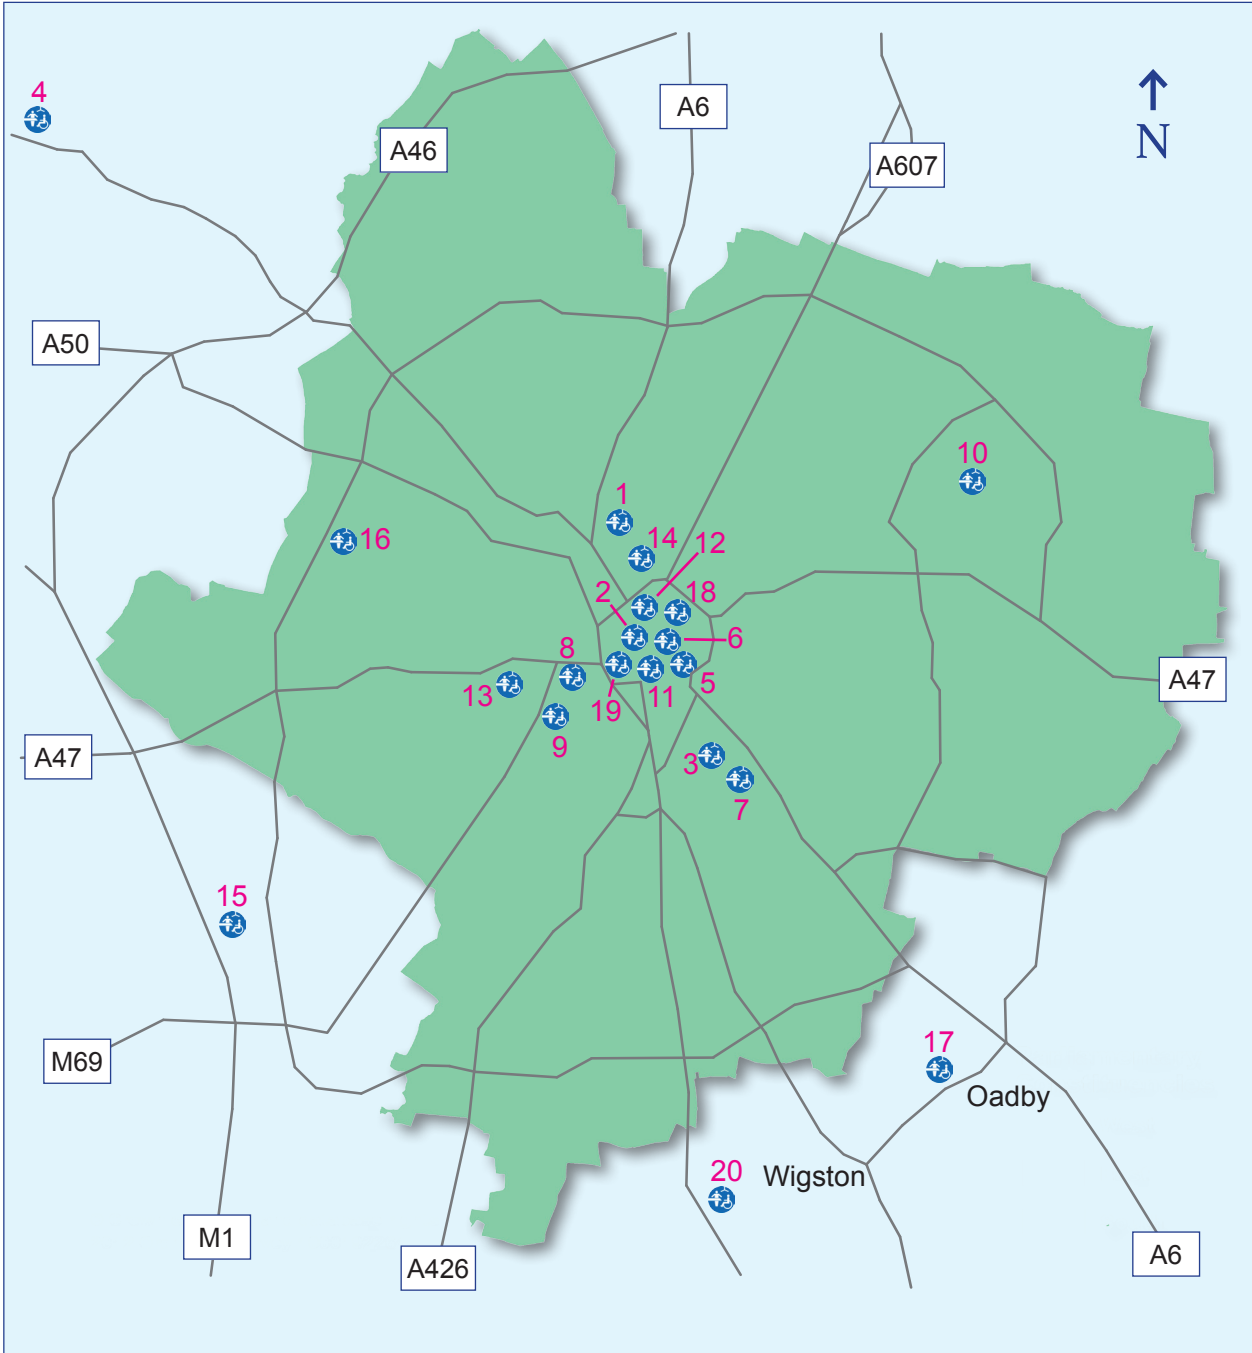

# Changing Places locations in Leicester and Leicestershire

\* City centre map located overleaf \*

- 1 Abbey Park, LE4 5AQ
- 2 Age UK, Clarence House, 46 Humberstone Gate, LE1 3PJ
- 3 Attenborough Arts Centre, Lancaster Road, LE1 7HA
- 4 Bradgate Park, Newtown Lindford LE6 0HB
- 5 City Hall, 115 Charles Street, LE1 1FZ
- 6 Curve Theatre, Rutland Street, LE1 1SB
- 7 De Montfort Hall, Granville Road, LE1 7RU
- 8 De Montfort University, 50 Duns Lane, LE3 5LX
- 9 East West Community Centre, 10 Wilberforce Road, LE3 0GT
- 10 Emerald Centre, 450 Gipsy Lane, LE5 0TB
- 11 Haymarket Bus Station, Charles Street, LE1 3HP
- 12 Highcross Shopping Centre, LE1 4AN
- 13 Leicestershire Centre for Integrated Living, Andrewes Street, LE3 5PA
- 14 Leicester Sports Arena, 31 Charter Street, LE1 3UD
- 15 Mosaic, 2 Oak Spinney Park, Ratby Lane, LE3 3AW
- 16 New Parks Leisure Centre, St Oswalds Road, LE3 6RJ
- 17 Parklands Leisure Centre, Washbrook Lane, Oadby LE2 5QG
- 18 Phoenix Arts Centre, 4 Midland Street, LE1 1TG
- 19 St Martin's House, 7 Peacock Lane, LE1 5PZ
- 20 Wigston Pool and Fitness Centre, Station Road, Wigston, LE18 2DP

## Changing Places locations in Leicester city centre

\* Leicester / Leicestershire map located overleaf \*

- a Abbey Park, LE4 5AQ
- b Age UK, Clarence House, 46 Humberstone Gate, LE1 3PJ
- c Attenborough Arts Centre, Lancaster Road, LE1 7HA
- d City Hall, 115 Charles Street, LE1 1FZ
- e Curve Theatre, Rutland Street, LE1 1SB
- f De Montfort Hall, Granville Road, LE1 7RU
- g De Montfort University, 50 Duns Lane, LE3 5LX
- h East West Community Centre, 10 Wilberforce Road, LE3 0GT
- i Haymarket Bus Station, Charles Street, LE1 3HP
- j Highcross Shopping Centre, LE1 4AN
- k Leicestershire Centre for Integrated Living, Andrewes Street, LE3 5PA
- l Leicester Sports Arena, 31 Charter Street, LE1 3UD
- m Phoenix Arts Centre, 4 Midland Street, LE1 1TG
- n St Martin's House, 7 Peacock Lane, LE1 5PZ