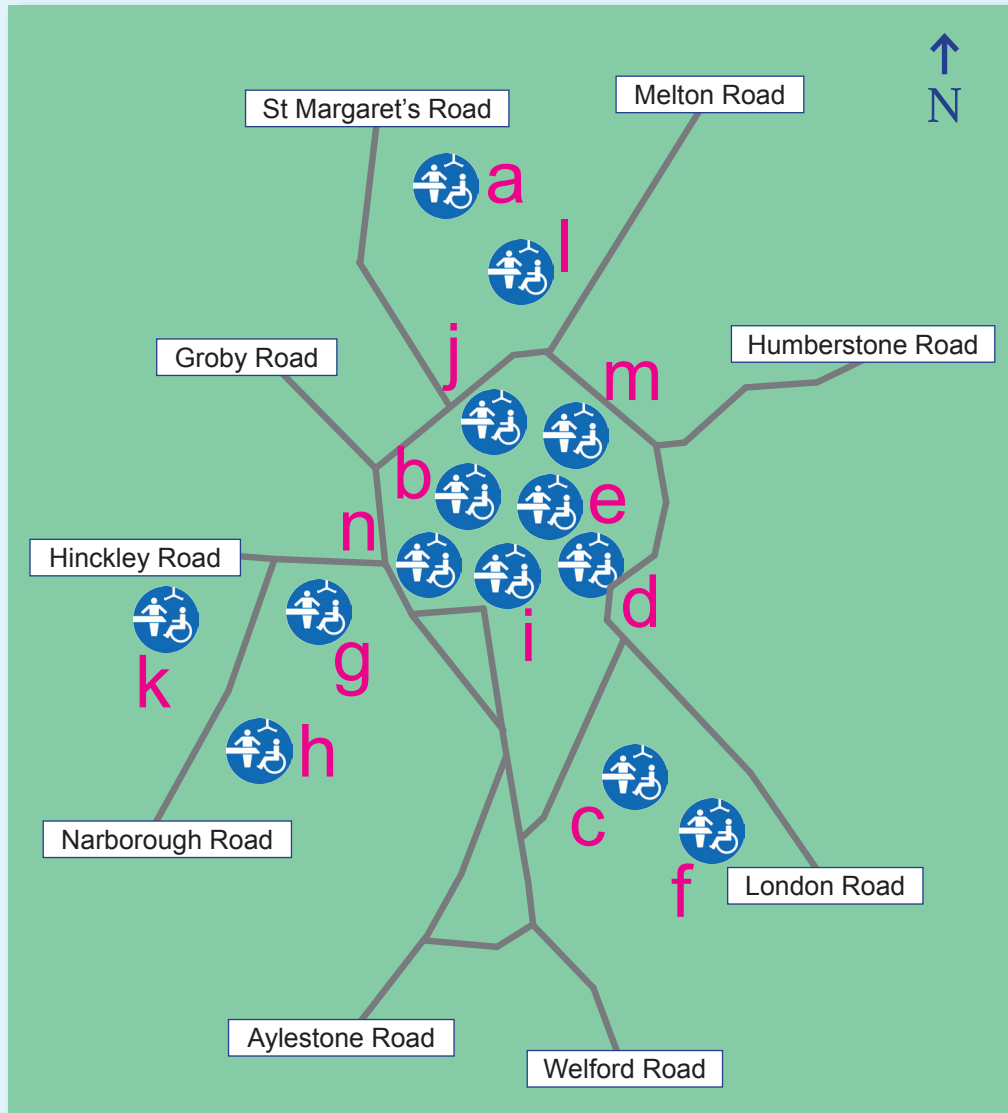

# Changing Places locations in Leicester and Leicestershire

\* City centre map located overleaf \*

- 1 Abbey Park, LE4 5AQ
- 2 Age UK, Clarence House, 46 Humberstone Gate, LE1 3PJ
- 3 Attenborough Arts Centre, Lancaster Road, LE1 7HA
- 4 Bradgate Park, Newtown Lindford LE6 0HB
- 5 City Hall, 115 Charles Street, LE1 1FZ
- 6 Curve Theatre, Rutland Street, LE1 1SB
- 7 De Montfort Hall, Granville Road, LE1 7RU
- 8 De Montfort University, 50 Duns Lane, LE3 5LX
- 9 East West Community Centre, 10 Wilberforce Road, LE3 0GT
- 10 Emerald Centre, 450 Gipsy Lane, LE5 0TB
- 11 Haymarket Bus Station, Charles Street, LE1 3HP
- 12 Highcross Shopping Centre, LE1 4AN
- 13 Leicestershire Centre for Integrated Living, Andrewes Street, LE3 5PA
- 14 Leicester Sports Arena, 31 Charter Street, LE1 3UD
- 15 Mosaic, 2 Oak Spinney Park, Ratby Lane, LE3 3AW
- 16 New Parks Leisure Centre, St Oswalds Road, LE3 6RJ
- 17 Parklands Leisure Centre, Washbrook Lane, Oadby LE2 5QG
- 18 Phoenix Arts Centre, 4 Midland Street, LE1 1TG
- 19 St Martin's House, 7 Peacock Lane, LE1 5PZ
- 20 Wigston Pool and Fitness Centre, Station Road, Wigston, LE18 2DP

## Changing Places locations in Leicester city centre

\* Leicester / Leicestershire map located overleaf \*

- a Abbey Park, LE4 5AQ
- b Age UK, Clarence House, 46 Humberstone Gate, LE1 3PJ
- c Attenborough Arts Centre, Lancaster Road, LE1 7HA
- d City Hall, 115 Charles Street, LE1 1FZ
- e Curve Theatre, Rutland Street, LE1 1SB
- f De Montfort Hall, Granville Road, LE1 7RU
- g De Montfort University, 50 Duns Lane, LE3 5LX
- h East West Community Centre, 10 Wilberforce Road, LE3 0GT
- i Haymarket Bus Station, Charles Street, LE1 3HP
- j Highcross Shopping Centre, LE1 4AN
- k Leicestershire Centre for Integrated Living, Andrewes Street, LE3 5PA
- l Leicester Sports Arena, 31 Charter Street, LE1 3UD
- m Phoenix Arts Centre, 4 Midland Street, LE1 1TG
- n St Martin's House, 7 Peacock Lane, LE1 5PZ