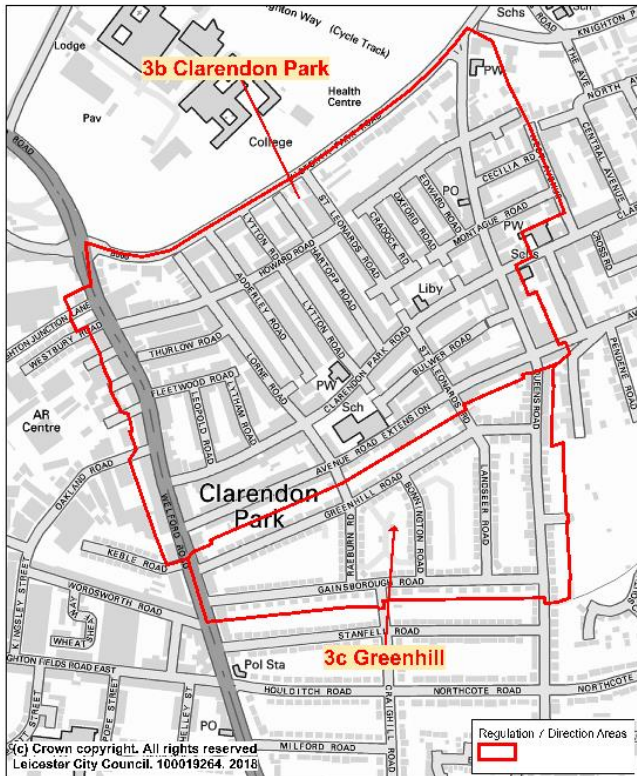

Affected Streets and Map – Clarendon Park and Greenhill

3b – Clarendon Park

3c – Greenhill

3b – Clarendon Park					
Street	Even Numbers	Odd Numbers	Street	Even Numbers	Odd Numbers
Adderley Road	4-102	1-87	Lorne Road	2-138	1-117
Avenue Road Ext	94-274	3-315	Lytham Road	2-28	1-39
Brookland Road	2-6	-	Lytton Road	2-142	1-83
Bulwer Road	2-74	1-75	Montague Road	2-98	1-101
Cecilia Road	2-36	1-31	Oakland Road	2 only	-
Clarendon Park Road	78-296	107-325	Orlando Road	2-6	1-13
Craddock Road	2-42	1-45	Oxford Road	4-38	1-43
Edward Road	2-40	1-41	Queens Road	16-252	43-217
Fleetwood Court	2-18	1-17	Seymour Road	2-14	1-11
Fleetwood Road	2-18	1-49	St Leonards Road	52-156 & Park House	23-157
Hartopp Road	34-122	1-121	Thurlow Road	2-50	1-41
Howard Road	26-192	1-175	Victoria Park Road	128-366	-
Knighton Park Road	26 only		Welford Road	170-334	201-351
Landseer Road	4-58	9-63	West Avenue	all of Clarendon Court	7-61
Leopold Road	2-38	1-51	Westbury Road	2, 2A & 2B only	-

3c – Greenhill		
Street	Even Numbers	Odd Numbers
Bonnington Road	2-36	1-33
Gainsborough Road	4-102	3-93
Greenhill Road	2-110	1-121
Queens Road	134-252	153-217
Raeburn Road	2-28	1-29
Welford Road	316	334