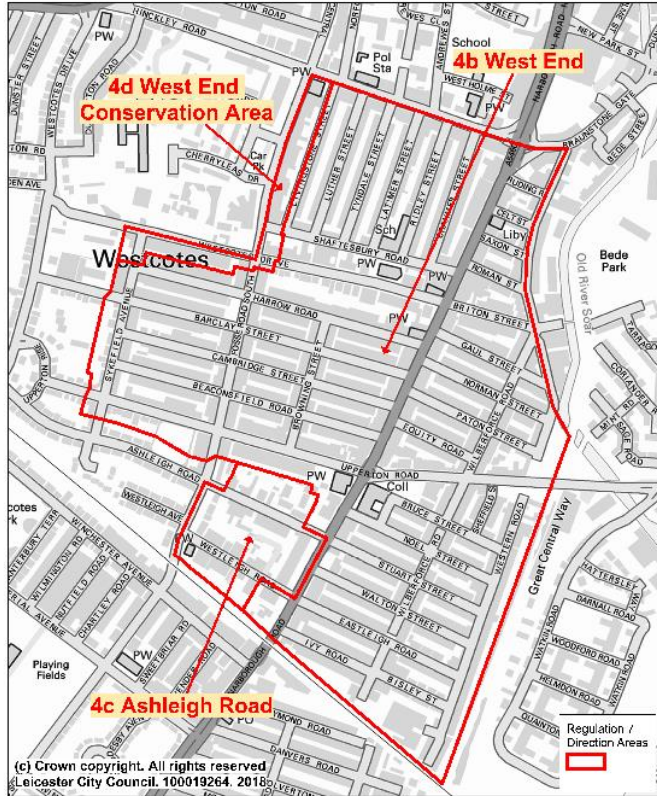

4b – West End
4c – Ashleigh Road
4d – West End Conservation Area

4b - West End					
Street	Even Numbers	Odd Numbers	Street	Even Numbers	Odd Numbers
Barclay Street	2-148	3-163	Luther Street	2-102	1-103
Beaconsfield Road	2-132	1-131	Narborough Road	2-210	1-203
Bisley Street	2-36	1-33	Noel Street	2-68	1-85
Blue Fox Close	2-24	1-23	Norman Street	4-84	1-71
Braunstone Gate	58-68	-	Paton Street	2-72	3-71
Briton Street	14-38	3-43	Ridley Street	2-106	1-63
Browning Street	2-52	1-55	Roman Street	4-24	1-29
Bruce Street	30-66	1-69	Ruding Road	-	1-17
Cambridge Street	4-138	5-133	Ruding Terrace	2 only	1 only
Celt Street	4-22	1-17	Saxon Street	2-20	1-23
Cranmer Street	2-102	3-99	Shaftesbury Road	2-34	1-55
Eastleigh Road	2-86	1-115	Sheffield Street	10-34	1-23
Equity Road	2-40	1-41	Stuart Street	2-96	1-109
Fosse Road South	106-202	101-191	Sykefield Avenue	6-46	1-55
Gaul Street	2-48	1-73	Tyndale Street	4-96	1-97
Harrow Road	2-170	1-183	Upperton Road	6-106	1-173
Hinckley Road	2-86	-	Walton Street	10-92	1-99
Ivy Road	2-62	1-59	Westcotes Drive	2-52	1-49
Latimer Street	2-60	1-93	Western Road	118-378	1-251
Livingstone Street	2-104	-	Wilberforce Road	2-190	1-139

4c – Ashleigh Road		
Street	Even Numbers	Odd Numbers
Ashleigh Gardens	All properties	All properties
Ashleigh Road	2-28	15-27
Fosse Road South	220-228	-
Narborough Road	-	171-195
Westleigh Road	6-40	1-35

4d - West End Conservation Area		
Fosse Road South	2-90	-
Livingstone Street	-	33-51
Shaftesbury Road	60-66	-
Sykefield Avenue	2-4	-
Westcotes Drive	52-136	-