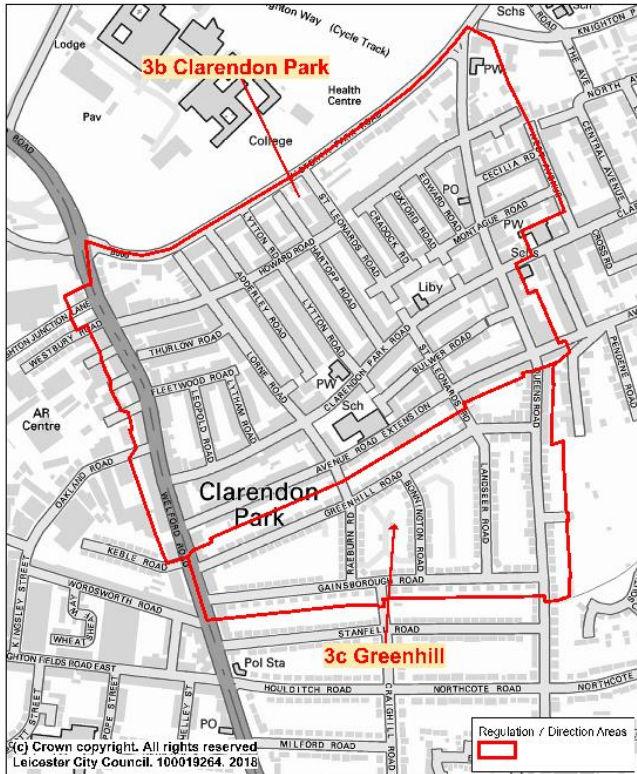

Affected Streets and Map – Windermere and Hazel

2a – Windermere

2b – Hazel

2a - Windermere		
Street	Even Numbers	Odd Numbers
Burnmoor Street	10-36	1-87
Buttermere Street	-	17 only
Clarendon Street	94-134	-
Filbert Street	104-112	103-181
Grasmere Street	28-158	41-137
Jarrom Street	102-214	93-167
Rydal Street	2-38	3-35
Thirlmere Street	-	1-45
Ullswater Street	2-58	1-67
Walnut Street	110-170	177-217
Windermere Street	2-62	1-83

2b - Hazel		
Street	Even Numbers	Odd Numbers
Aylestone Road	-	65-115
Brazil Street	12-56	9-33
Filbert Street East	2-54	1-31
Hazel Street	2-38	1-43
New Bridge Street	48-64	-
Sawday Street	2-28	1 only
Walnut Street	2-36	-

3b – Clarendon Park

3c – Greenhill

3b – Clarendon Park					
Street	Even Numbers	Odd Numbers	Street	Even Numbers	Odd Numbers
Adderley Road	4-102	1-87	Lorne Road	2-138	1-117
Avenue Road Ext	94-274	3-315	Lytham Road	2-28	1-39
Brookland Road	2-6	-	Lytton Road	2-142	1-83
Bulwer Road	2-74	1-75	Montague Road	2-98	1-101
Cecilia Road	2-36	1-31	Oakland Road	2 only	-
Clarendon Park Road	78-296	107-325	Orlando Road	2-6	1-13
Cradock Road	2-42	1-45	Oxford Road	4-38	1-43
Edward Road	2-40	1-41	Queens Road	16-252	43-217
Fleetwood Court	2-18	1-17	Seymour Road	2-14	1-11
Fleetwood Road	2-18	1-49	St Leonards Road	52-156 & Park House	23-157
Hartopp Road	34-122	1-121	Thurlow Road	2-50	1-41
Howard Road	26-192	1-175	Victoria Park Road	128-366	-
Knighton Park Road	26 only		Welford Road	170-334	201-351
Landseer Road	4-58	9-63	West Avenue	all of Clarendon Court	7-61
Leopold Road	2-38	1-51	Westbury Road	2, 2A & 2B only	-

3c – Greenhill		
Street	Even Numbers	Odd Numbers
Bonnington Road	2-36	1-33
Gainsborough Road	4-102	3-93
Greenhill Road	2-110	1-121
Queens Road	134-252	153-217
Raeburn Road	2-28	1-29
Welford Road	316	334