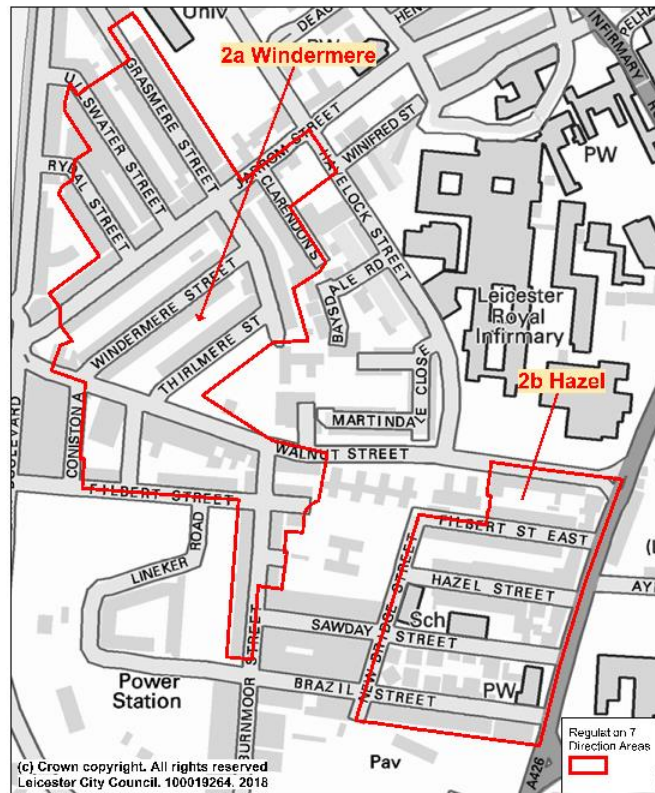

Affected Streets and Map – Windermere and Hazel

2a – Windermere

2b – Hazel

2a - Windermere		
Street	Even Numbers	Odd Numbers
Burnmoor Street	10-36	1-87
Buttermere Street	-	17 only
Clarendon Street	94-134	-
Filbert Street	104-112	103-181
Grasmere Street	28-158	41-137
Jarrom Street	102-214	93-167
Rydal Street	2-38	3-35
Thirlmere Street	-	1-45
Ullswater Street	2-58	1-67
Walnut Street	110-170	177-217
Windermere Street	2-62	1-83

2b - Hazel		
Street	Even Numbers	Odd Numbers
Aylestone Road	-	65-115
Brazil Street	12-56	9-33
Filbert Street East	2-54	1-31
Hazel Street	2-38	1-43
New Bridge Street	48-64	-
Sawday Street	2-28	1 only
Walnut Street	2-36	-

3b – Clarendon Park

3c – Greenhill

3b – Clarendon Park					
Street	Even Numbers	Odd Numbers	Street	Even Numbers	Odd Numbers
Adderley Road	4-102	1-87	Lorne Road	2-138	1-117
Avenue Road Ext	94-274	3-315	Lytham Road	2-28	1-39
Brookland Road	2-6	-	Lytton Road	2-142	1-83
Bulwer Road	2-74	1-75	Montague Road	2-98	1-101
Cecilia Road	2-36	1-31	Oakland Road	2 only	-
Clarendon Park Road	78-296	107-325	Orlando Road	2-6	1-13
Cradock Road	2-42	1-45	Oxford Road	4-38	1-43
Edward Road	2-40	1-41	Queens Road	16-252	43-217
Fleetwood Court	2-18	1-17	Seymour Road	2-14	1-11
Fleetwood Road	2-18	1-49	St Leonards Road	52-156 & Park House	23-157
Hartopp Road	34-122	1-121	Thurlow Road	2-50	1-41
Howard Road	26-192	1-175	Victoria Park Road	128-366	-
Knighton Park Road	26 only		Welford Road	170-334	201-351
Landseer Road	4-58	9-63	West Avenue	all of Clarendon Court	7-61
Leopold Road	2-38	1-51	Westbury Road	2, 2A & 2B only	-

3c – Greenhill		
Street	Even Numbers	Odd Numbers
Bonnington Road	2-36	1-33
Gainsborough Road	4-102	3-93
Greenhill Road	2-110	1-121
Queens Road	134-252	153-217
Raeburn Road	2-28	1-29
Welford Road	316	334