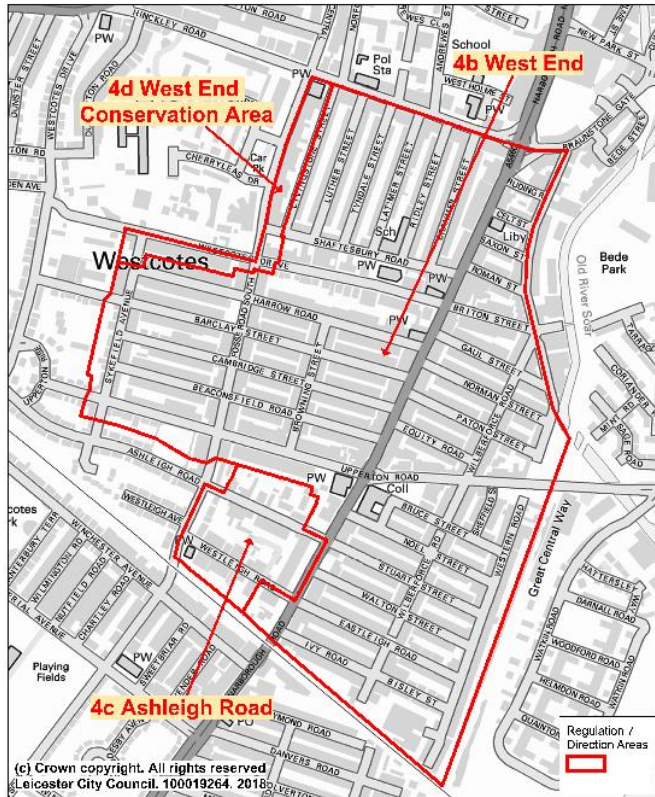

4b – West End
4c – Ashleigh Road
4d – West End Conservation Area

4b - West End					
Street	Even Numbers	Odd Numbers	Street	Even Numbers	Odd Numbers
Barclay Street	2-148	3-163	Luther Street	2-102	1-103
Beaconsfield Road	2-132	1-131	Narborough Road	2-210	1-203
Bisley Street	2-36	1-33	Noel Street	2-68	1-85
Blue Fox Close	2-24	1-23	Norman Street	4-84	1-71
Braunstone Gate	58-68	-	Paton Street	2-72	3-71
Briton Street	14-38	3-43	Ridley Street	2-106	1-63
Browning Street	2-52	1-55	Roman Street	4-24	1-29
Bruce Street	30-66	1-69	Ruding Road	-	1-17
Cambridge Street	4-138	5-133	Ruding Terrace	2 only	1 only
Celt Street	4-22	1-17	Saxon Street	2-20	1-23
Cranmer Street	2-102	3-99	Shaftesbury Road	2-34	1-55
Eastleigh Road	2-86	1-115	Sheffield Street	10-34	1-23
Equity Road	2-40	1-41	Stuart Street	2-96	1-109
Fosse Road South	106-202	101-191	Sykefield Avenue	6-46	1-55
Gaul Street	2-48	1-73	Tyndale Street	4-96	1-97
Harrow Road	2-170	1-183	Upperton Road	6-106	1-173
Hinckley Road	2-86	-	Walton Street	10-92	1-99
Ivy Road	2-62	1-59	Westcotes Drive	2-52	1-49
Latimer Street	2-60	1-93	Western Road	118-378	1-251
Livingstone Street	2-104	-	Wilberforce Road	2-190	1-139

4c – Ashleigh Road		
Street	Even Numbers	Odd Numbers
Ashleigh Gardens	All properties	All properties
Ashleigh Road	2-28	15-27
Fosse Road South	220-228	-
Narborough Road	-	171-195
Westleigh Road	6-40	1-35

4d - West End Conservation Area		
Fosse Road South	2-90	-
Livingstone Street	-	33-51
Shaftesbury Road	60-66	-
Sykefield Avenue	2-4	-
Westcotes Drive	52-136	-