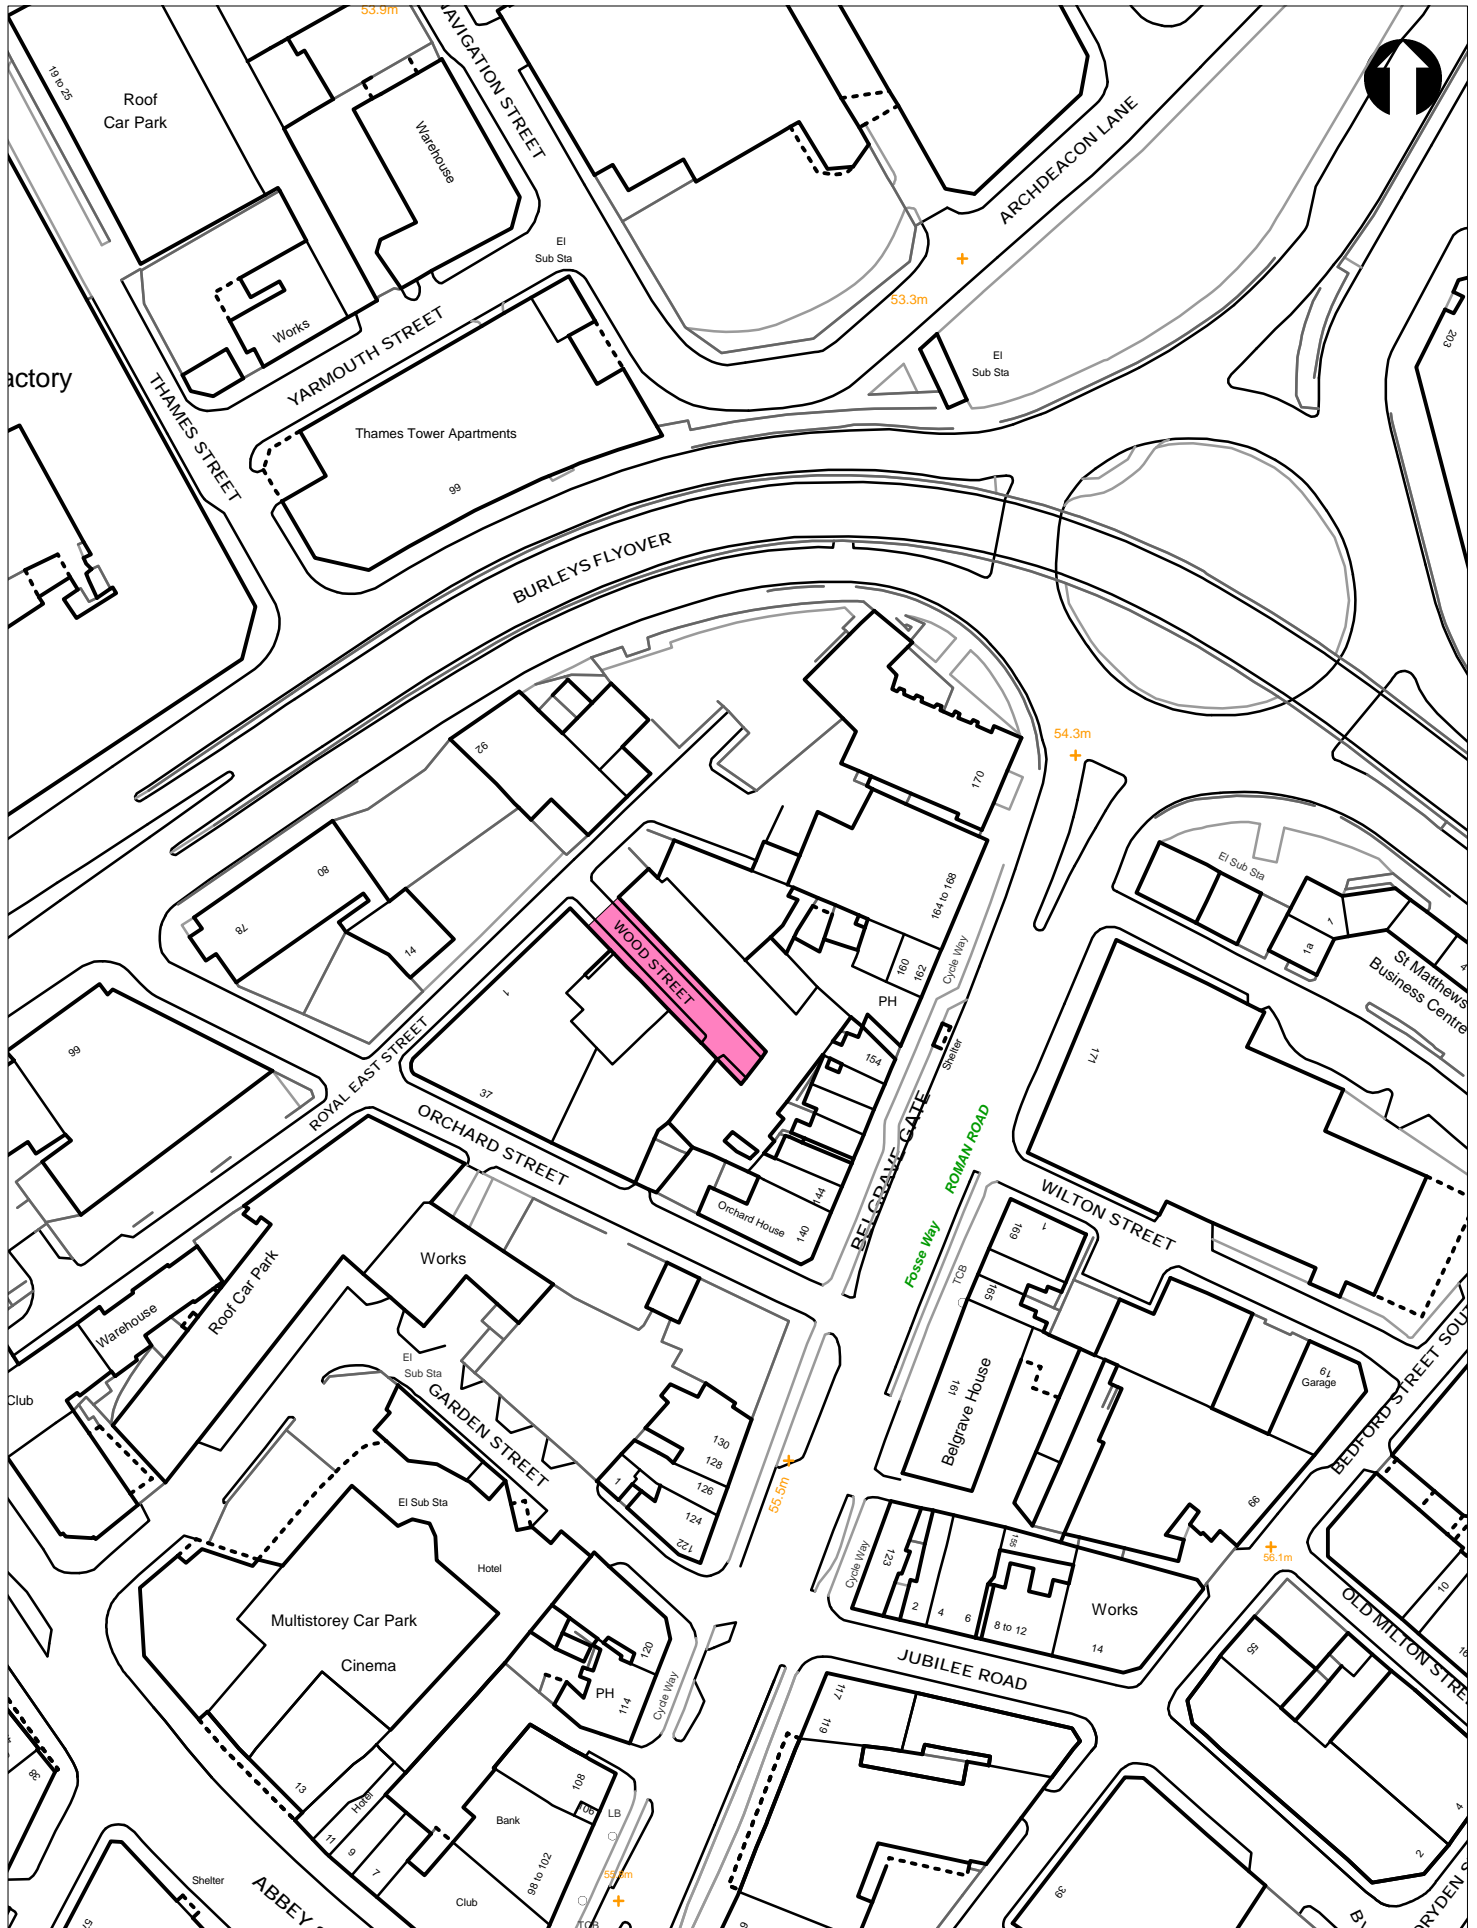

Wood Street, Leicester

Based upon O.S. mapping with the permission of the Controller of Her Majesty's Stationery Office. Unauthorised reproduction infringes copyright and may lead to prosecution.
 © Crown Copyright Reserved. Leicester City Council 100019264

Scale 1: 1,250

Printed:
 26/11/2020

The council cannot and does not guarantee the accuracy of this plan. The plan is indicative only and cannot be used to establish the extent of the highway or whether the highway abuts adjoining land.