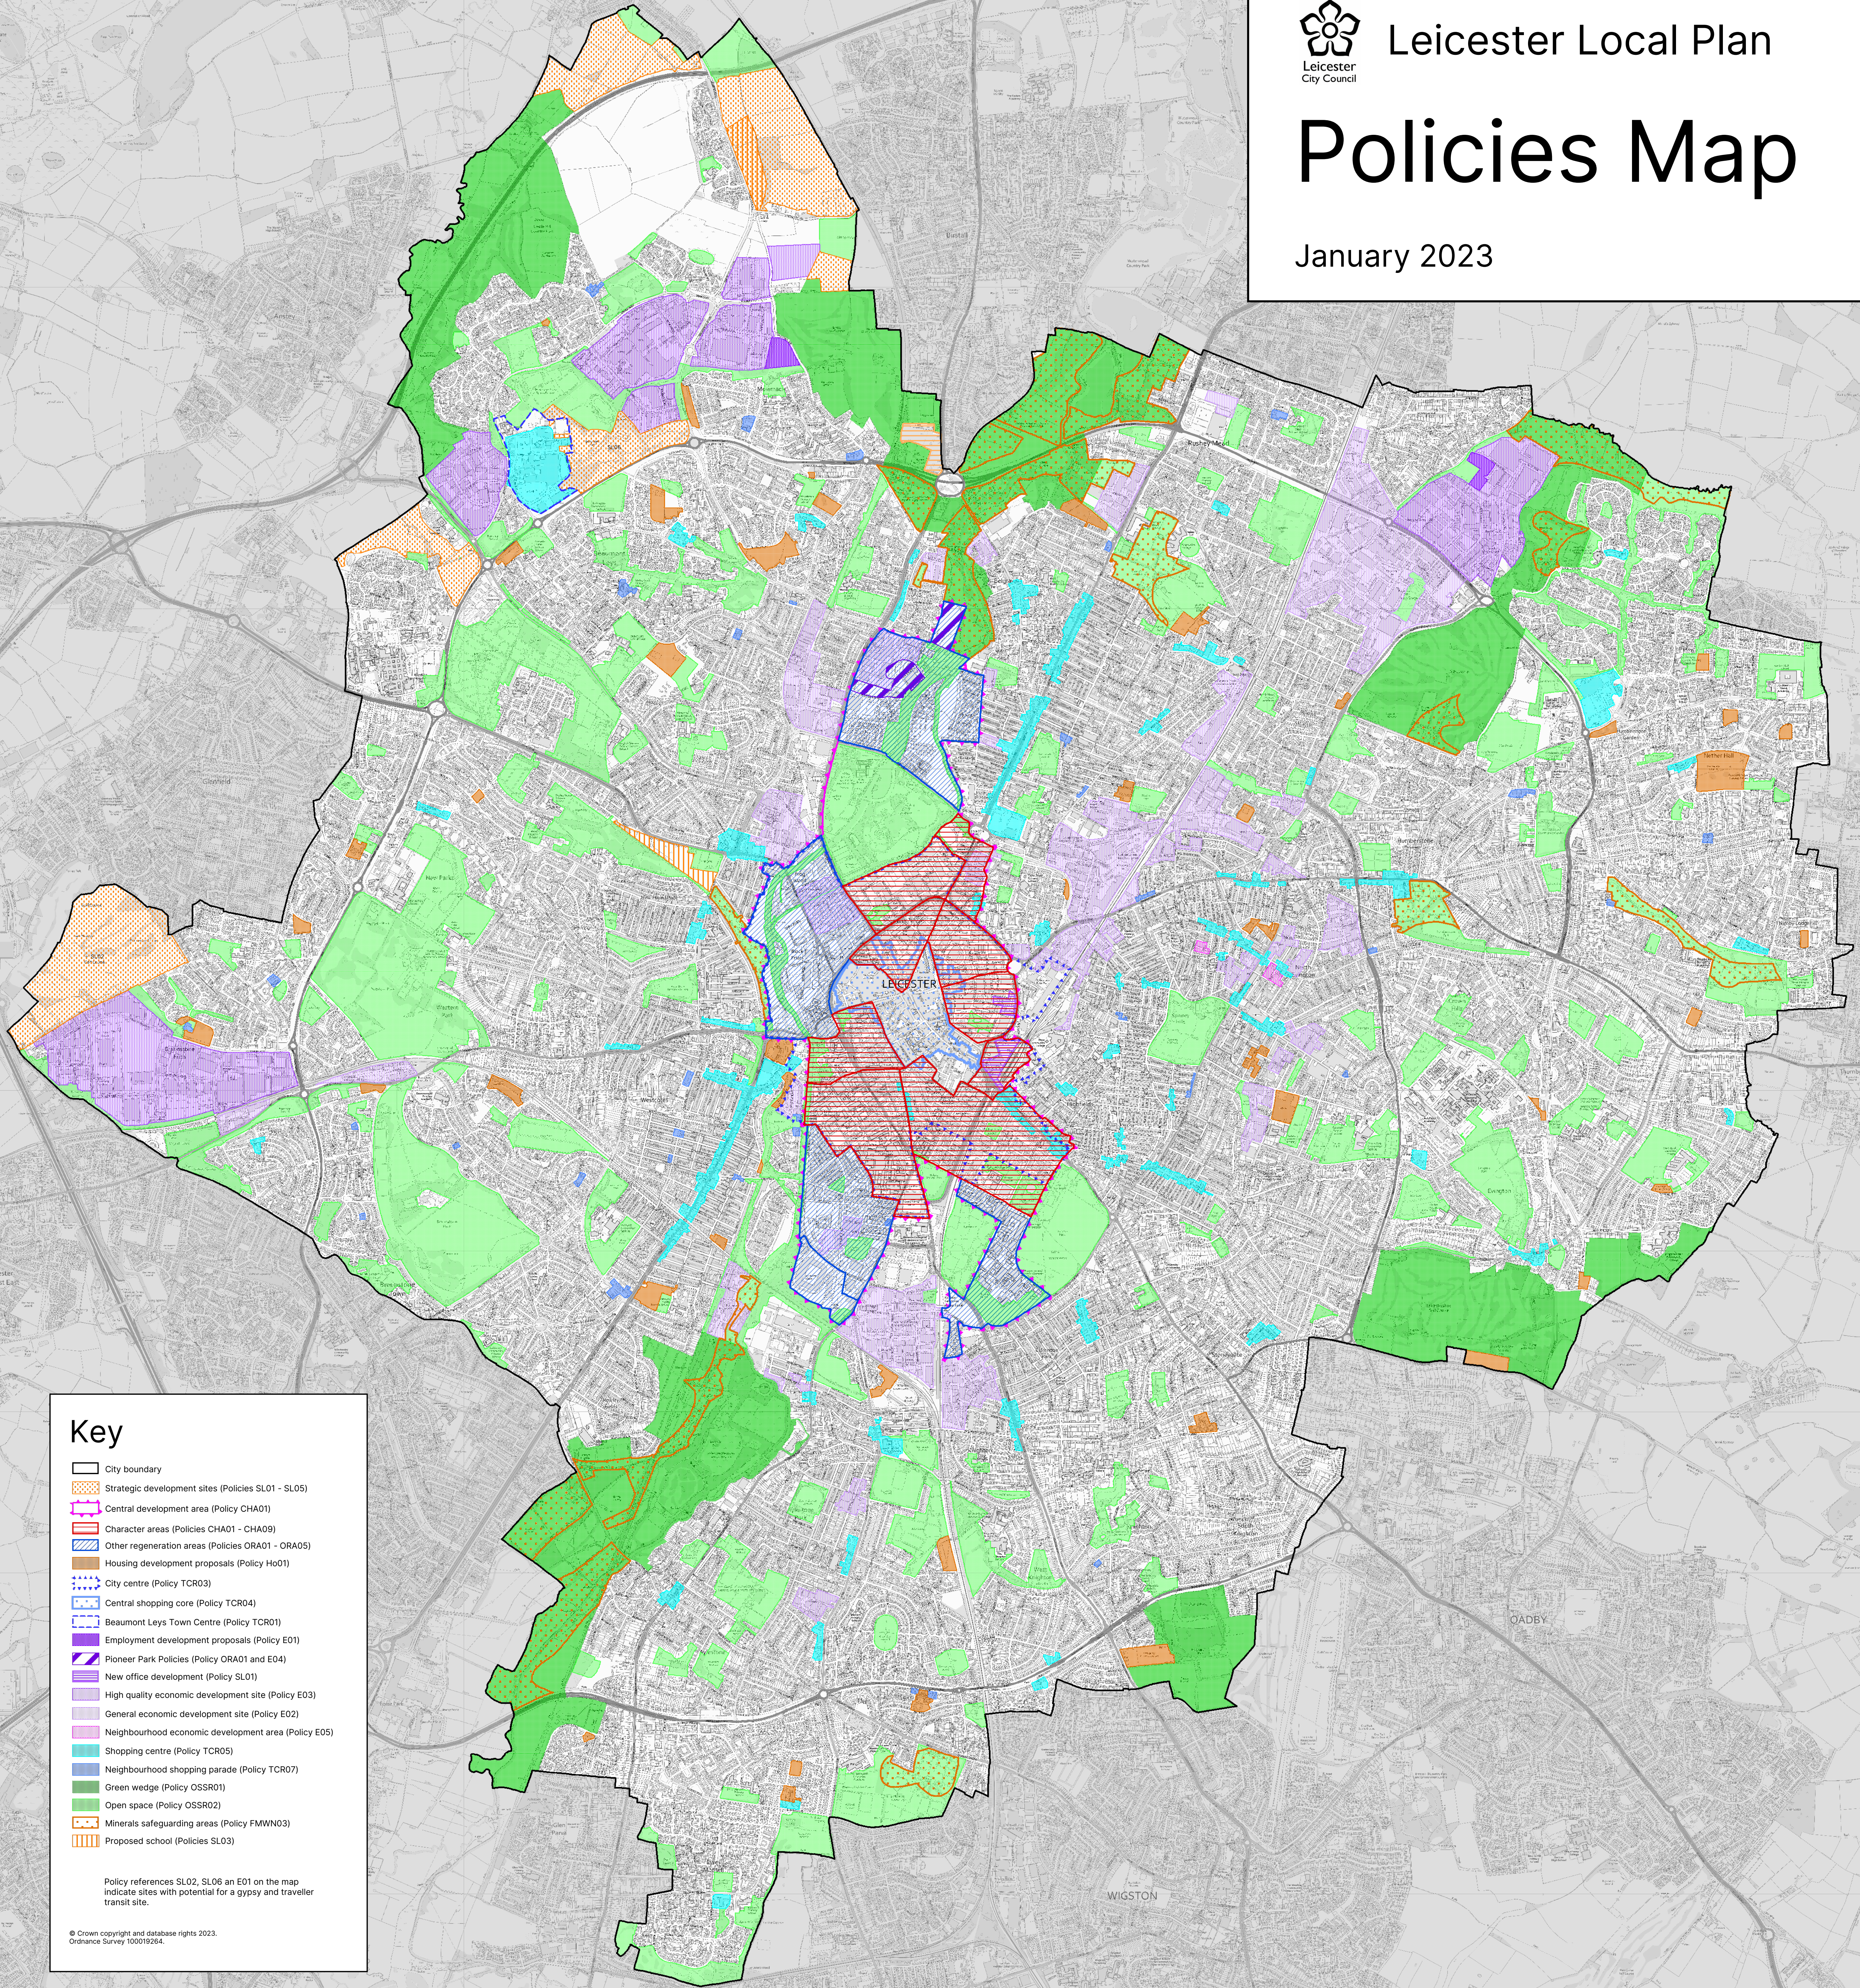

Policies Map

January 2023

Key

- City boundary
- Strategic development sites (Policies SL01 - SL05)
- Central development area (Policy CHA01)
- Character areas (Policies CHA01 - CHA09)
- Other regeneration areas (Policies ORA01 - ORA05)
- Housing development proposals (Policy Ho01)
- City centre (Policy TCR03)
- Central shopping core (Policy TCR04)
- Beaumont Leys Town Centre (Policy TCR01)
- Employment development proposals (Policy ED1)
- Pioneer Park Policies (Policy ORA01 and ED4)
- New office development (Policy SL01)
- High quality economic development site (Policy E03)
- General economic development site (Policy E02)
- Neighbourhood economic development area (Policy E05)
- Shopping centre (Policy TCR05)
- Neighbourhood shopping parade (Policy TCR07)
- Green wedge (Policy OSSR01)
- Open space (Policy OSSR02)
- Minerals safeguarding areas (Policy FMWN03)
- Proposed school (Policies SL03)