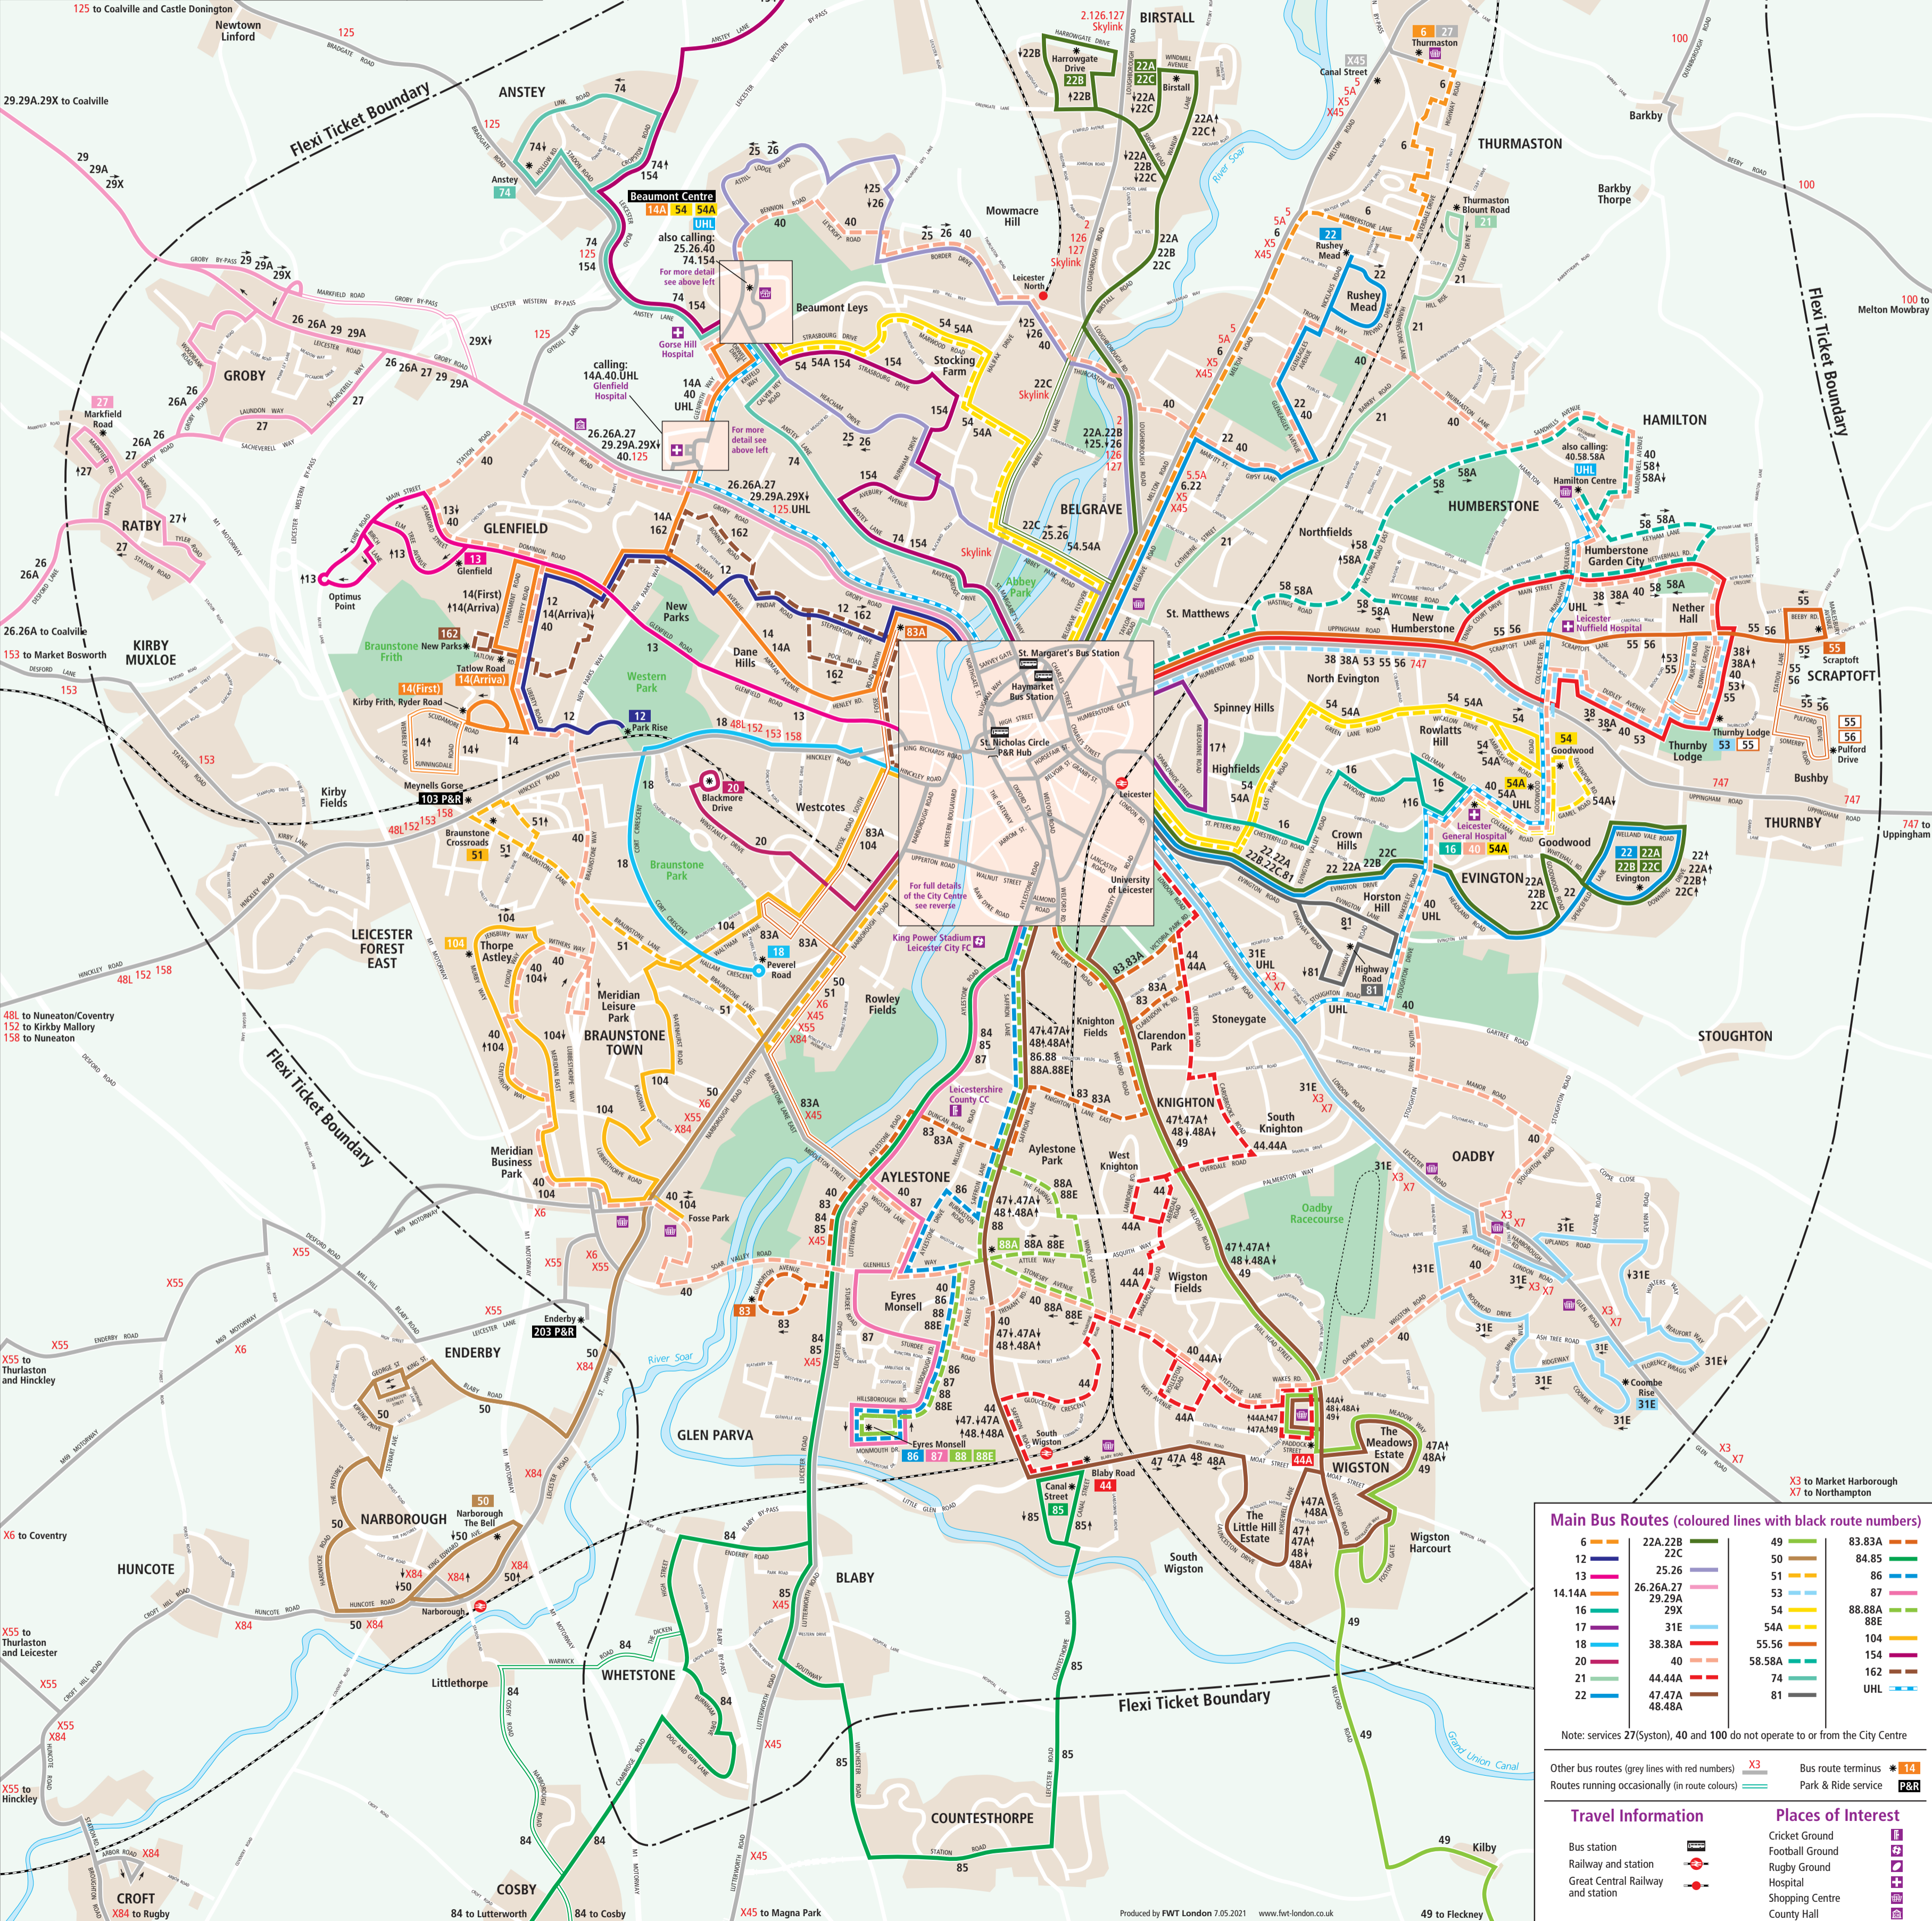

Main bus routes in Greater Leicester

Glenfield Hospital
Routes 14A, 40 and UHL stop outside the Hospital

Beaumont Centre
Stop Services

A	14A, 40 to Glenfield UHL
B	25
C	74, 154 to Leicester
D	54, 54A to Leicester
E	74, 154 to Anstey
F	26
G	40 to Hamilton

Leicester Leys Leisure Centre
Beaumont Centre

125 to Coalville and Castle Donington

Main Bus Routes (coloured lines with black route numbers)

6	22A, 22B, 22C	49	83.83A
12	25.26	50	84.85
13	26.26A, 27, 29.29A, 29X	51	86
14, 14A	29X	53	87
16	31E	54	88.88A, 88E
17	38.38A	54A	104
18	40	55.56	154
20	44.44A	58.58A	162
21	47.47A, 48.48A	74	UHL
22		81	

Note: services 27(Syston), 40 and 100 do not operate to or from the City Centre

Other bus routes (grey lines with red numbers) X3 Bus route terminus *14
Routes running occasionally (in route colours) Park & Ride service P&R

Travel Information

- Bus station
- Railway station
- Great Central Railway station

Places of Interest

- Crick Ground
- Football Ground
- Rugby Ground
- Hospital
- Shopping Centre
- County Hall